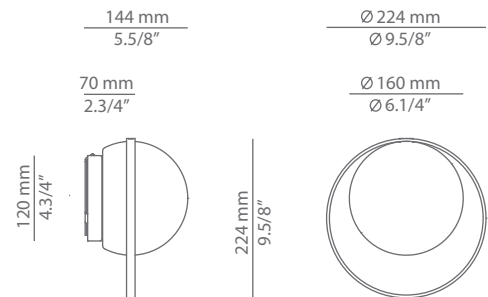

CIRC

A-3722

wall light

Date	Type
Project	
Location	
Model #	Quantity
Specifier	

Description

Metallic wall light providing direct and indirect light. Suitable for indoor locations (glass shade).

Pictures above might not show the specified dimensions or material. They are for illustration purposes only.

A-3722 CE Ⓧ IP 20 960°

Ordering information

Product Code	Lamp	Finish
<ul style="list-style-type: none"> ■ A-3722 ■ INDOOR 	<ul style="list-style-type: none"> LED 10W (included) (2700K / Ang 120° / >90 CRI) / 230V / Typ* 870 lumens / Dimmable Triac Glass shade 	<ul style="list-style-type: none"> ■ 26 BLK Black ■ 61 S GLD Satin Gold