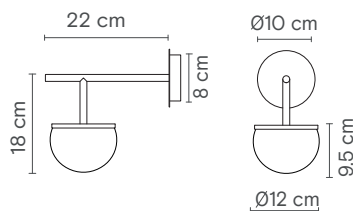

Dimensions / Dimensions / Dimensiones

Certificates / Certificats / Certificados