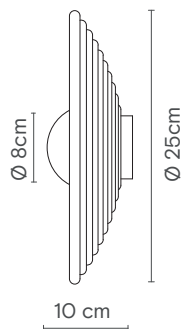

Dimensions / Dimensions / Dimensiones

Certificates / Certificats / Certificados