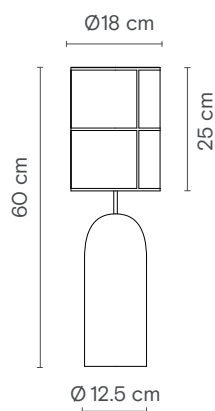

Dimensions / Dimensions / Dimensiones

Certificates / Certificats / Certificados