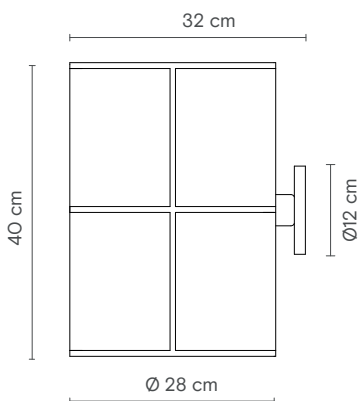

Dimensions / Dimensions / Dimensiones

Certificates / Certificats / Certificados