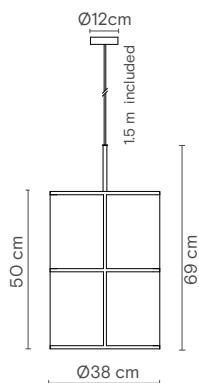

Dimensions / Dimensions / Dimensiones

Certificates / Certificats / Certificados