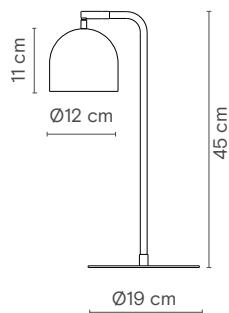

Dimensions / Dimensions / Dimensiones

Certificates / Certificats / Certificados