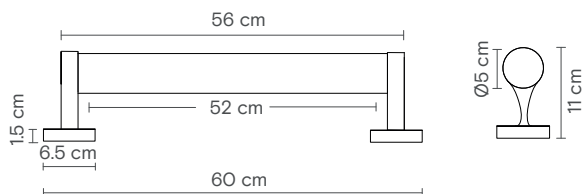

Dimensions / Dimensions / Dimensiones

Certificates / Certificats / Certificados