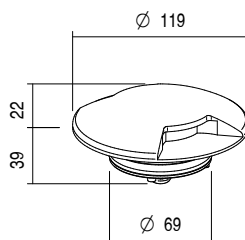

BIA MAXI R - DOUBLE EM. 24Vdc

IP67 IK10 CE III WP 

TIPOLOGIA / TYPOLOGY

Incasso | Recessed

POSIZIONE INSTALLATIVA | INSTALLATION POSITION

A terra, a parete | Floor, wall

AMBIENTE INSTALLATIVO | INSTALLATION LOCATION

Esterno | Outdoor

BIA MAXI R - DOUBLE EM.

2 x 3W

Finish .01
kg 0,62Finish .06 .10
kg 1,08

BIA MAXI R - DOUBLE EM. 24Vdc

CARATTERISTICHE ELETTRICHE | ELECTRICAL FEATURES

POTENZA ASSORBITA POWER CONSUMPTION	2 x 3W
ALIMENTAZIONE POWER SUPPLY	24Vdc
ALIMENTATORE POWER SUPPLY UNIT	2 x 3W - 24Vdc (Non incluso Not included)
COLLEGAMENTO CONNECTION	Parallelo Parallel