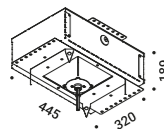

**Compulsory accessories / Accessori obbligatori**

Installation kits / Kit d'installazione

<b>Plasterboard flange 12,5 mm / Flangia per cartongesso 12,5 mm</b>				Not included
Matt Black	Cut-out Ø 21 mm Minimum space for mounting 100 mm IP65	NULLA	1A2200400.00.00	

<b>Plasterboard flange 12,5 mm / Flangia per cartongesso 12,5 mm</b>				Not included
Matt Black	Cut-out Ø 22 mm Minimum space for mounting 190 mm	NULLA 18	1A2210400.00.00	

<b>Masonry Box / Cassaforma per laterizio</b>				Not included
Standard		NULLA 18	1A2390000.00.00	