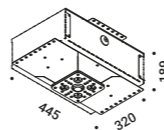

Compulsory accessories / Accessori obbligatori

Installation kits / Kit d'installazione

Masonry Box / Cassaforma per laterizio				Not included
Standard		NULLA 25	1A2380000.00.00