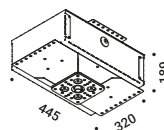

**Compulsory accessories / Accessori obbligatori**

Installation kits / Kit d'installazione

<b>Plasterboard flange 12,5 mm / Flangia per cartongesso 12,5 mm</b>				Not included
Matt Black	Cut-out Ø 21 mm Minimum space for mounting 100 mm IP65	NULLA	1A2200400.00.00	

<b>Plasterboard flange 12,5 mm / Flangia per cartongesso 12,5 mm</b>				Not included
Matt Black	Cut-out Ø 22 mm Minimum space for mounting 190 mm	NULLA 18	1A2210400.00.00	

<b>Masonry Box / Cassaforma per laterizio</b>				Not included
Standard		NULLA 18	1A2390000.00.00	