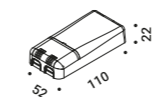

Driver / Alimentatore				Not included
220-240V	24V/20W/IP20/TRIAC/IGBT		1Z0240850.24	

Optional accessories / Accessori opzionali

Installation kits / Kit d'installazione

Trapdoor for plasterboard 12,5 mm / Botola per cartongesso 12,5 mm				Not included
Standard	Cut-out 205x205 mm	NULLA	1A3780000.00.00