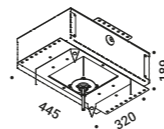

Concrete box / Cassaforma per cemento				Not included
Standard		NULLA 25	1A2230000.00.00