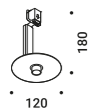

**Compulsory accessories / Accessori obbligatori**

Installation kits / Kit d'installazione

<b>Plasterboard flange 12,5 mm / Flangia per cartongesso 12,5 mm</b>				Not included
Matt Black	Cut-out Ø 21 mm Minimum space for mounting 100 mm IP65	NULLA	1A2200400.00.00	