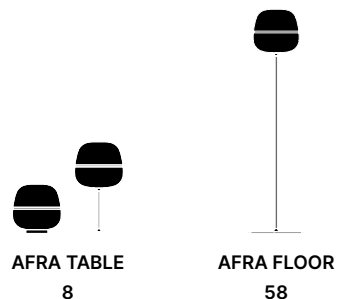

CEILING ROSE  
ROSONE

Matt White

FRAME FINISH OPTIONS  
FINITURE STRUTTURA

Matt White

Black Goffratino

Gold

Bronze

Corten

Afra collection

AFRA TABLE  
8

AFRA FLOOR  
58