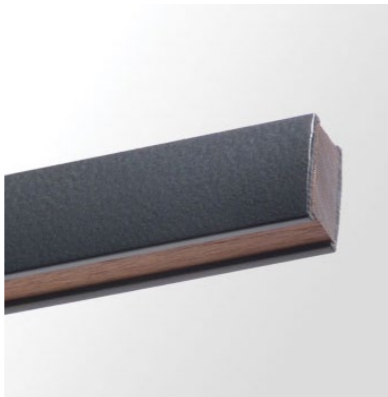

Minimalist and elegant, Highline is a true modern classic of linear lighting, prized for a sense of restrained luxury that allows the surrounding architecture to shine. With carefully considered detailing, Highline showcases honest, precious materiality and exemplary workmanship.

Within its incredibly slim profile, Highline incorporates both upward and downward lighting of impressive potency. The luminaire features oiled walnut details and waxed brass living finishes that age gracefully and patina over time. White or black editions are available for a monochromatic aesthetic.

MATERIAL & FINISHES

SATIN BRASS & WALNUT

PATINA BRASS & WALNUT

BLACK & BLACK

BLACK & WALNUT

WHITE & WHITE

WHITE & WALNUT

OPTIONS

DIMENSION:	<input type="radio"/>	1400
	<input type="radio"/>	1800
	<input type="radio"/>	2400
FINISH:	<input type="radio"/>	SATIN WAXED BRASS & WALNUT
	<input type="radio"/>	PATINA WAXED BRASS & WALNUT
	<input type="radio"/>	SATIN CLEAR PROTECT BRASS & WALNUT**
	<input type="radio"/>	PATINA CLEAR PROTECT BRASS & WALNUT**
	<input type="radio"/>	BLACK & WALNUT
	<input type="radio"/>	BLACK & BLACK
	<input type="radio"/>	WHITE & WALNUT
	<input type="radio"/>	WHITE & WHITE
SUSPENSION LENGTH:	<input type="radio"/>	2M*
	<input type="radio"/>	5M
	<input type="radio"/>	CUSTOM (MAX 10M)
DIMMING:	<input type="radio"/>	NON-DIM*
	<input type="radio"/>	PHASE CUT/TRIAC
	<input type="radio"/>	DALI/SWITCH DIM
COLOUR TEMP:	<input type="radio"/>	2700K
	<input type="radio"/>	3000K*
	<input type="radio"/>	4000K
FLEX:	<input type="radio"/>	ULTRAFINE BLACK BRAIDED*
	<input type="radio"/>	ULTRAFINE WHITE BRAIDED
SEAMLESS CANOPY:	<input type="radio"/>	BLACK*
	<input type="radio"/>	WHITE
	<input type="radio"/>	SILVER
	<input type="radio"/>	BRASS