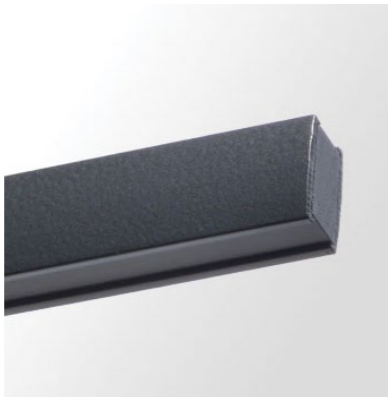

Minimalist and elegant, Highline is a true modern classic of linear lighting, prized for a sense of restrained luxury that allows the surrounding architecture to shine. With carefully considered detailing, Highline showcases honest, precious materiality and exemplary workmanship.

Within its incredibly slim profile, Highline incorporates both upward and downward lighting of impressive potency. The luminaire features oiled walnut details and waxed brass living finishes that age gracefully and patina over time. White or black editions are available for a monochromatic aesthetic.

MATERIAL & FINISHES

SATIN BRASS & WALNUT

PATINA BRASS & WALNUT

BLACK & BLACK

BLACK & WALNUT

WHITE & WHITE

WHITE & WALNUT

OPTIONS

DIMENSION:	<input type="radio"/>	1400
	<input type="radio"/>	1800
	<input type="radio"/>	2400
FINISH:	<input type="radio"/>	SATIN WAXED BRASS & WALNUT
	<input type="radio"/>	PATINA WAXED BRASS & WALNUT
	<input type="radio"/>	SATIN CLEAR PROTECT BRASS & WALNUT**
	<input type="radio"/>	PATINA CLEAR PROTECT BRASS & WALNUT**
	<input type="radio"/>	BLACK & WALNUT
	<input type="radio"/>	BLACK & BLACK
	<input type="radio"/>	WHITE & WALNUT
	<input type="radio"/>	WHITE & WHITE
SUSPENSION LENGTH:	<input type="radio"/>	2M*
	<input type="radio"/>	5M
	<input type="radio"/>	CUSTOM (MAX 10M)
DIMMING:	<input type="radio"/>	NON-DIM*
	<input type="radio"/>	PHASE CUT/TRIAC
	<input type="radio"/>	DALI/SWITCH DIM
COLOUR TEMP:	<input type="radio"/>	2700K
	<input type="radio"/>	3000K*
	<input type="radio"/>	4000K
FLEX:	<input type="radio"/>	ULTRAFINE BLACK BRAIDED*
	<input type="radio"/>	ULTRAFINE WHITE BRAIDED
SEAMLESS CANOPY:	<input type="radio"/>	BLACK*
	<input type="radio"/>	WHITE
	<input type="radio"/>	SILVER
	<input type="radio"/>	BRASS