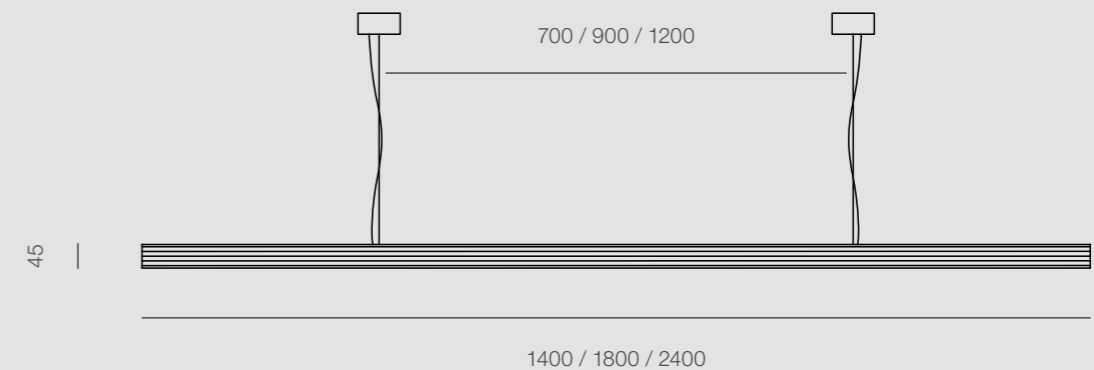

1. COLOUR TEMP:
2. ☐ 2700K
   - ☐ 3000K*
   - ☐ 4000K

1. FLEX:
2. ☐ ULTRAFINE BLACK BRAIDED*
   - ☐ ULTRAFINE WHITE BRAIDED

1. SEAMLESS CANOPY:
2. ☐ BLACK*
   - ☐ WHITE
   - ☐ SILVER
   - ☐ BRASS

*STANDARD

**Terms and Conditions: Rakumba's clear protection coating significantly increases resistance to oxidation and surface changes over time.

Longevity is not guaranteed for a fixed time period or for all environments; this will vary depending on location, site conditions, cleaning, exposure to caustic substances etc. We recommend treating the surface with care to preserve it as long as possible.

Once damaged, the clear protection coating may be restored – please contact Rakumba for more information.

DATA

RP-E-1602 P	CAPITAL 1400MM	CAPITAL 1800MM	CAPITAL 2400MM
LIGHTSOURCE	INTEGRATED LED		
POWER	55W	70W	100W
LUMENS (SOURCE)	Downlighting: 3000lm Uplighting: 3000lm	Downlighting: 4000lm Uplighting: 4000lm	Downlighting: 5450lm Uplighting: 5450lm
LUMENS (DELIVERED)	3700lm total	4900lm total	6810lm total
COLOUR TEMPERATURE	3000K		
CRI	CRI90		
PRIMARY VOLTAGE (TO DRIVER)	240VAC		
SECONDARY VOLTAGE (TO FITTING)	24VDC		
PRODUCT WEIGHT	2kg	3kg	4kg
PACKED WEIGHT	5kg	6kg	7kg
PACKED DIMENSIONS	158 x 17 x 17 cm	198 x 17 x 17 cm	258 x 17 x 17 cm
DRIVER LOCATION: PHASE CUT/TRIAC OPTION	REMOTE		
DRIVER LOCATION: DALI / SWITCH-DIM OPTION	REMOTE		
IP RATING	IP20		
L70	72,000 HOURS		
APPROVALS	AUSTRALIA, NEW ZEALAND, EUROPE		

DIMENSIONS

ALL DIMENSIONS IN MILLIMETERS