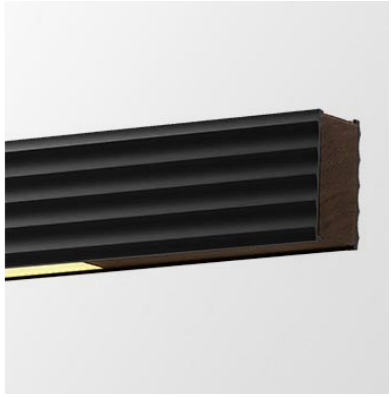

An elegant linear pendant with presence, Capital is a contemporary nod to Art Deco New York style. Carefully considered fluted brass and solid timber detailing builds visual impact, drawing the eye and bringing fine texture to beautiful spaces.

Featuring waxed brass living finishes that age gracefully and patina over time, this pendant series is simultaneously luxurious and deeply functional; the independently controlled up and down illumination offers significant scope for sophisticated lighting schemes.

MATERIAL & FINISHES

SATIN BRASS & WALNUT

PATINA BRASS & WALNUT

BLACK & BLACK

BLACK & WALNUT

WHITE & WHITE

WHITE & WALNUT

OPTIONS

- DIMENSION:
- 1400
 - 1800
 - 2400

- FINISH:
- SATIN WAXED BRASS & WALNUT
 - PATINA WAXED BRASS & WALNUT
 - SATIN CLEAR PROTECT BRASS & WALNUT**
 - PATINA CLEAR PROTECT BRASS & WALNUT**
 - BLACK & WALNUT
 - BLACK & BLACK
 - WHITE & WALNUT
 - WHITE & WHITE