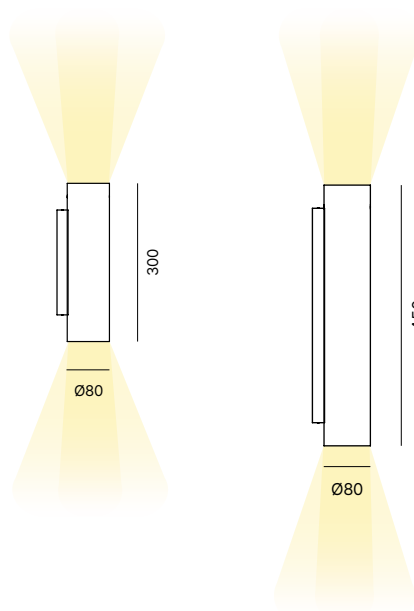

Wall lamp

TUBE

Wall lamp in powder coated aluminium.
Lampada a parete in alluminio verniciato.

12,6W LED
220-240V
2700K
CRI90
T/fase | DALI/Push dimm

CE IP20   1760lm  MacAdam Step 3 UGR₁₉

DESIGN LIGHTING

SHADE FINISH OPTIONS FINITURE PARALUME

Matt White Black Goffratino Gold Bronze Corten

REFLECTOR FINISH OPTIONS FINITURE RIFLETTORE

Matt White Black Goffratino Gold Bronze Corten

Tube collection

TUBE PENDANT
226

TUBE MICRO PENDANT
232