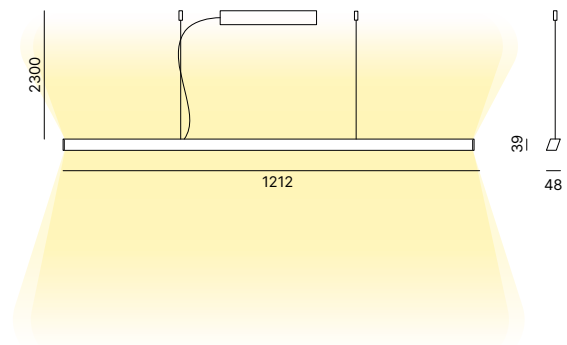

### Eustress 120

37W LED

3922 lm

3000K

CRI90

ON-OFF | All in one

DESIGN LIGHTING

CE IP20   24V  MacAdam Step 3 UGR<sub>19</sub>