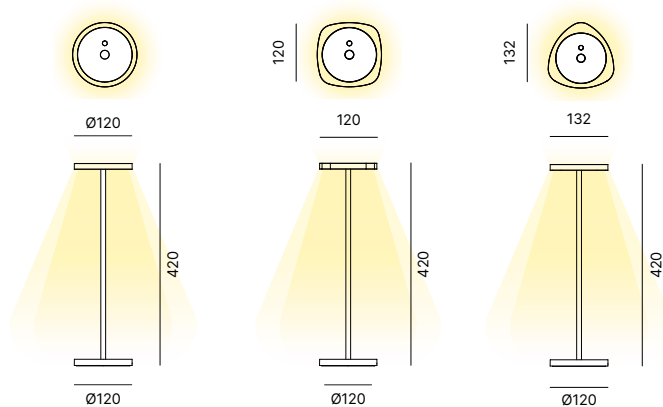

Polycarbonate lamp diffuser with transparent or colored PMMA ring, powder coated metal frame.
 Diffusore in policarbonato con anello in PMMA trasparente o colorato, struttura in metallo verniciato.

9,5W LED
 110-240V
 2700K
 CRI90
 Gesture dimm

CE IP20   24V 1250lm  MacAdam Step 3

UGR₁₉

DESIGN LIGHTING

FINISH OPTIONS
 FINITURE

FRAME FINISH OPTIONS
 FINITURE STRUTTURA

Matt Black

CD Led collection