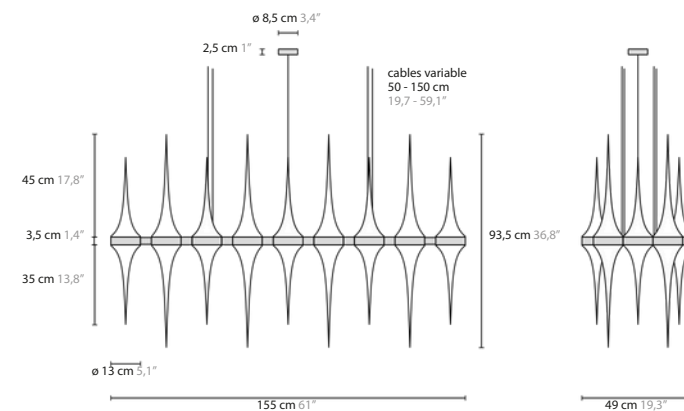

Article number	Light source	Product info
5 0 212 H24	24 x LED G9	glasses 35 & 45 cm long
5 0 216 H32	32 x LED G9	glasses 35 & 45 cm long

50212 H24

50216 H32

GENERAL PRODUCT INFORMATION

finishings	400 - 401 - 402 - 405 - 410 - 416 other finishings on request
glass	handcrafted blown satin borosilicate glass
light sources	light sources not included
customizing	customizing possible: info@cycasi.com

Create your personal design

customize dimensions (round or square)

customize length

customize number of pendants