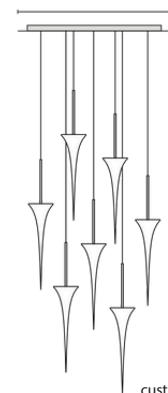

Article number	Light source	Product info
5 0 212 H24	24 x LED G9	glasses 35 & 45 cm long
5 0 216 H32	32 x LED G9	glasses 35 & 45 cm long

50212 H24

50216 H32

GENERAL PRODUCT INFORMATION

finishings	400 - 401 - 402 - 405 - 410 - 416 other finishings on request
glass	handcrafted blown satin borosilicate glass
light sources	light sources not included
customizing	customizing possible: info@cycasi.com

Create your personal design

customize dimensions (round or square)

customize length

customize number of pendants