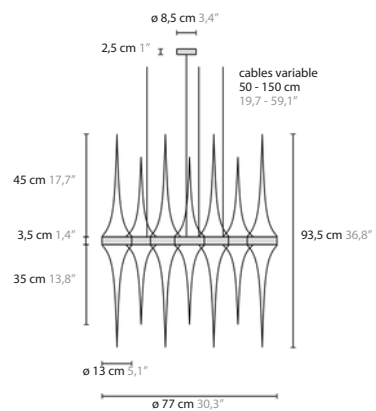

Article number	Light source	Product info
5 0 212 H24	24 x LED G9	glasses 35 & 45 cm long
5 0 216 H32	32 x LED G9	glasses 35 & 45 cm long

50212 H24

50216 H32

GENERAL PRODUCT INFORMATION

finishings	400 - 401 - 402 - 405 - 410 - 416 other finishings on request
glass	handcrafted blown satin borosilicate glass
light sources	light sources not included
customizing	customizing possible: info@cycasi.com

Create your personal design

customize dimensions (round or square)

customize length

customize number of pendants