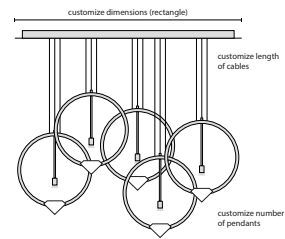

50100 H1

Article number	Light source	Product info
50100 H1	1 x LED GU10	crystal "diamond" (ø145 mm)

Create your personal design

GENERAL PRODUCT INFORMATION

finishings	401 - 410 - 435 - 440 other finishings on request
crystal	premium crystal
light sources	light sources not included
customizing	customizing possible: info@cycasi.com

H = hanging