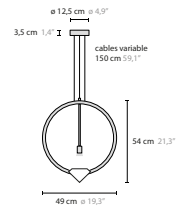

50100 H1

Article number	Light source	Product info
50100 H1	1 x LED GU10	crystal "diamond" (ø145 mm)

Create your personal design

GENERAL PRODUCT INFORMATION

finishings	401 - 410 - 435 - 440 other finishings on request
crystal	premium crystal
light sources	light sources not included
customizing	customizing possible: info@cycasi.com

H = hanging