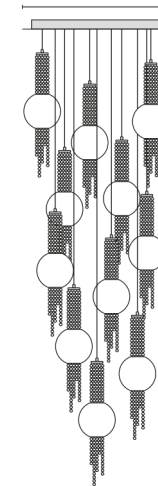

50150 H1 Gold ball
50151 H1 Chrome ball

Article number	Light source	Product info
5 015 0 H1	1 x LED GU10	crystal with gold plated glass ball
5 015 1 H1	1 x LED GU10	crystal with chrome plated glass ball

GENERAL PRODUCT INFORMATION

finishings	400 - 401 - 402 - 405 other finishings on request
crystal glass	premium crystal handcrafted blown borosilicate glass ball
light sources	light sources not included
customizing	customizing possible: info@cycasi.com

H = hanging

Create your personal design

customize dimensions
 (round, square, rectangle,
 oval)

customize
 length of
 cables

customize
 number of
 pendants