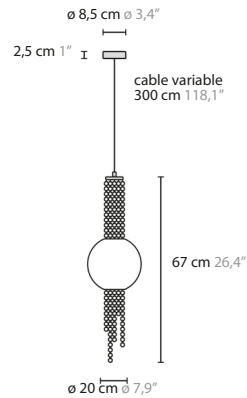

50150 H1 Gold ball
50151 H1 Chrome ball

Article number	Light source	Product info
5 015 0 H1	1 x LED GU10	crystal with gold plated glass ball
5 015 1 H1	1 x LED GU10	crystal with chrome plated glass ball

H = hanging

Create your personal design

customize dimensions
 (round, square, rectangle,
 oval)

customize
 length of
 cables

customize
 number of
 pendants