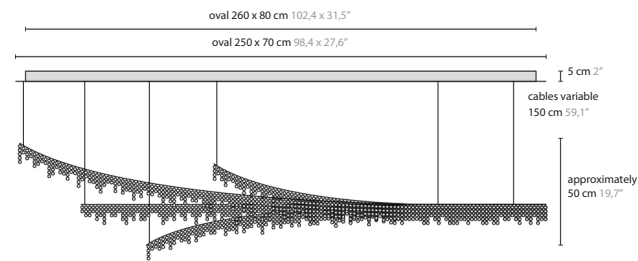

50005 H14

Article number	Light source	Product info
50005 H14	14 x LED GU10	with ceiling base

GENERAL PRODUCT INFORMATION

finishings	crystal frame: high polished steel ceiling base: 402 - 410 - 414 other finishings for ceiling base on request
crystal	premium crystal
light sources	light sources not included
customizing	customizing possible: info@cycasi.com

H = hanging

Create your personal design