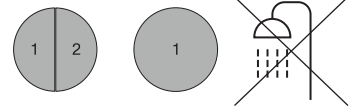

### 1 lamp(group) - 1 switching point

- ♂ single-pole switch
- ⊙ NO/NC push button

- ♂ two-pole switch