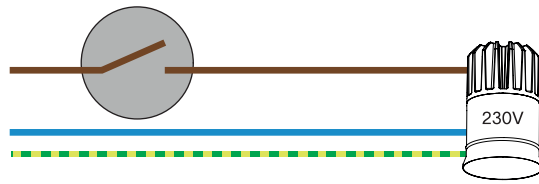

## 230V SWITCHES

### 1 lamp(group) - 1 switching point

- ♂ single-pole switch
- ⊙ NO/NC push button

- ♂ two-pole switch

### 1 lamp(group) - 2 switching points

- ♂ two-way switch

- ♂ two-pole two-way switch

### 1 lamp(group) - 3(+)-switching points

- ⊗ intermediate switch

- ⊗ intermediate switch for more than 3 switching points