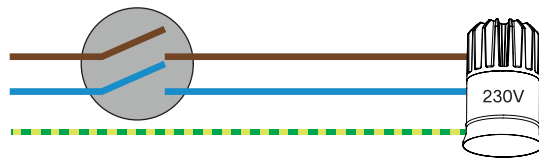

### 1 lamp(group) - 1 switching point

- ♂ single-pole switch
- ⊙ NO/NC push button

- ♂ two-pole switch

### 1 lamp(group) - 2 switching points

- ♂ two-way switch

- ♂ two-pole two-way switch