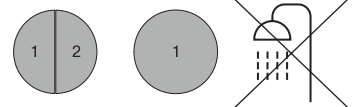

### 1 lamp(group) - 1 switching point

- ♂ single-pole switch
- ⊙ NO/NC push button

- ♂ two-pole switch

### 1 lamp(group) - 2 switching points

- ♂ two-way switch

- ♂ two-pole two-way switch