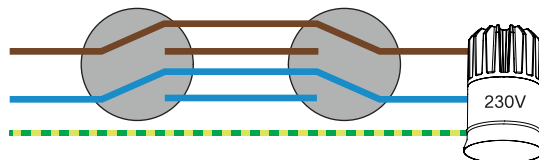

### 1 lamp(group) - 1 switching point

- ♂ single-pole switch
- ⊙ NO/NC push button

- ♂ two-pole switch

### 1 lamp(group) - 2 switching points

- ♂ two-way switch

- ♂ two-pole two-way switch

### 1 lamp(group) - 3(+)-switching points

- ⊗ intermediate switch

- ⊗ intermediate switch for more than 3 switching points