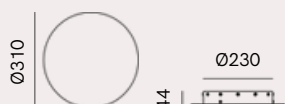

294.12.ON / MM

Rosone per min.2 - max. 12 sospensioni
Canopy for min.2 - max. 12 pendants

CE IP20 DALI/PUSH/1-10V dimm

2 Drivers included