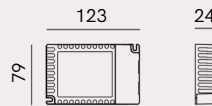

ALI0020
Alimentatore per 2-6 sospensioni con collegamento in serie.
Driver for 2-6 pendants, with series connection.

CE IP20 9V 700mA DALI/PUSH/1-10V dimm