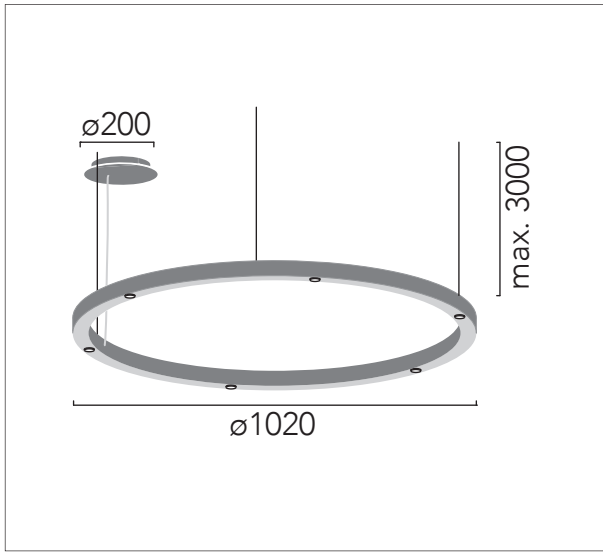

TR 100 Spot

Josep Ll. Xuclà