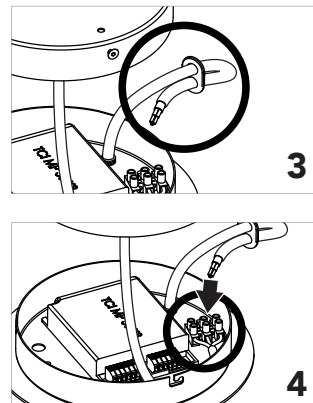

Instalación y conexión / Installation and Connection