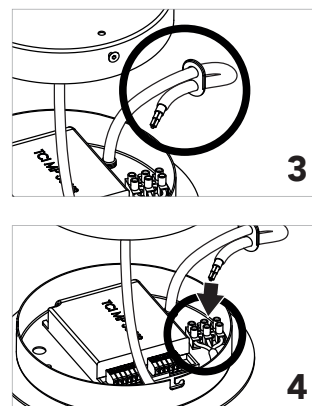

Instalación y conexión / Installation and Connection