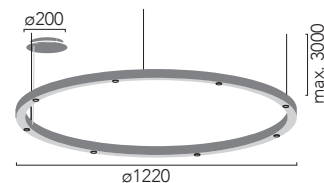

TR 50 Spot 1120

TR 70 Spot 1121

TR 100 Spot 1122

TR 120 Spot 1123

Luz / light

1120 TR 50 Spot

LED 24W (4 spots x 6W) 1596lm 2700K - 3000K

1121 TR 70 Spot

LED 30W (5 spots x 6W) 1958lm 2700K - 3000K

1122 TR 100 Spot

LED 36W (6 spots x 6W) 2342lm 2700K - 3000K

1123 TR 120 Spot

LED 48W (8 spots x 6W) 3133lm 2700K - 3000K

200/240V 50/60Hz

Acabados / Finishes

Blanco / White