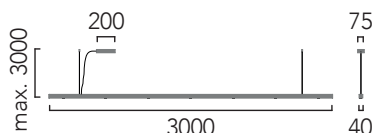

Instalación / Installation

2 conexiones para techo con regulación rápida de los cables de suspensión de acero; base de techo para rosetón de alimentación; todos los anclajes se efectúan mediante tornillos y tacos de expansión no incluidos de serie. Cables de suspensión 0,6mm L 3000 mm.

2 ceiling fixings with quick adjustment of the steel cables. Independent canopy that incorporates the driver of the luminary. All fixings are done with screws and anchors (not included). 3 meter steel cables 0,6mm diameter included.