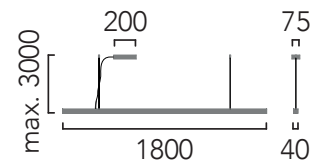

TR 180 Line 1192