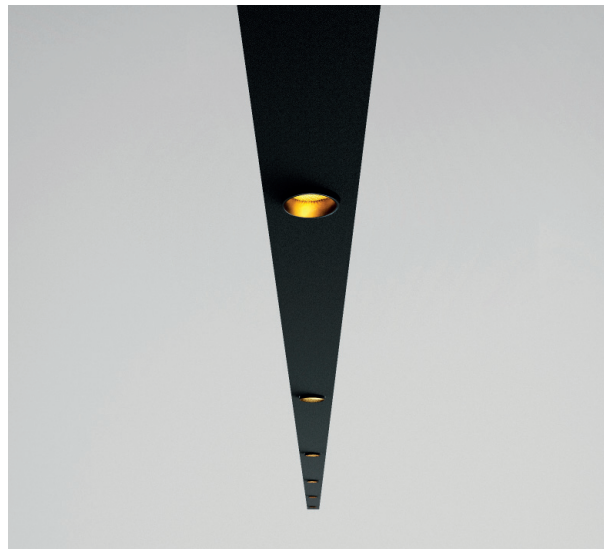

TR 300 Line

Josep Ll. Xuclà