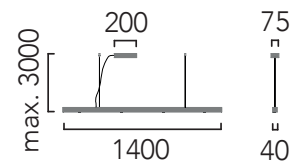

TR 140 Line 1191