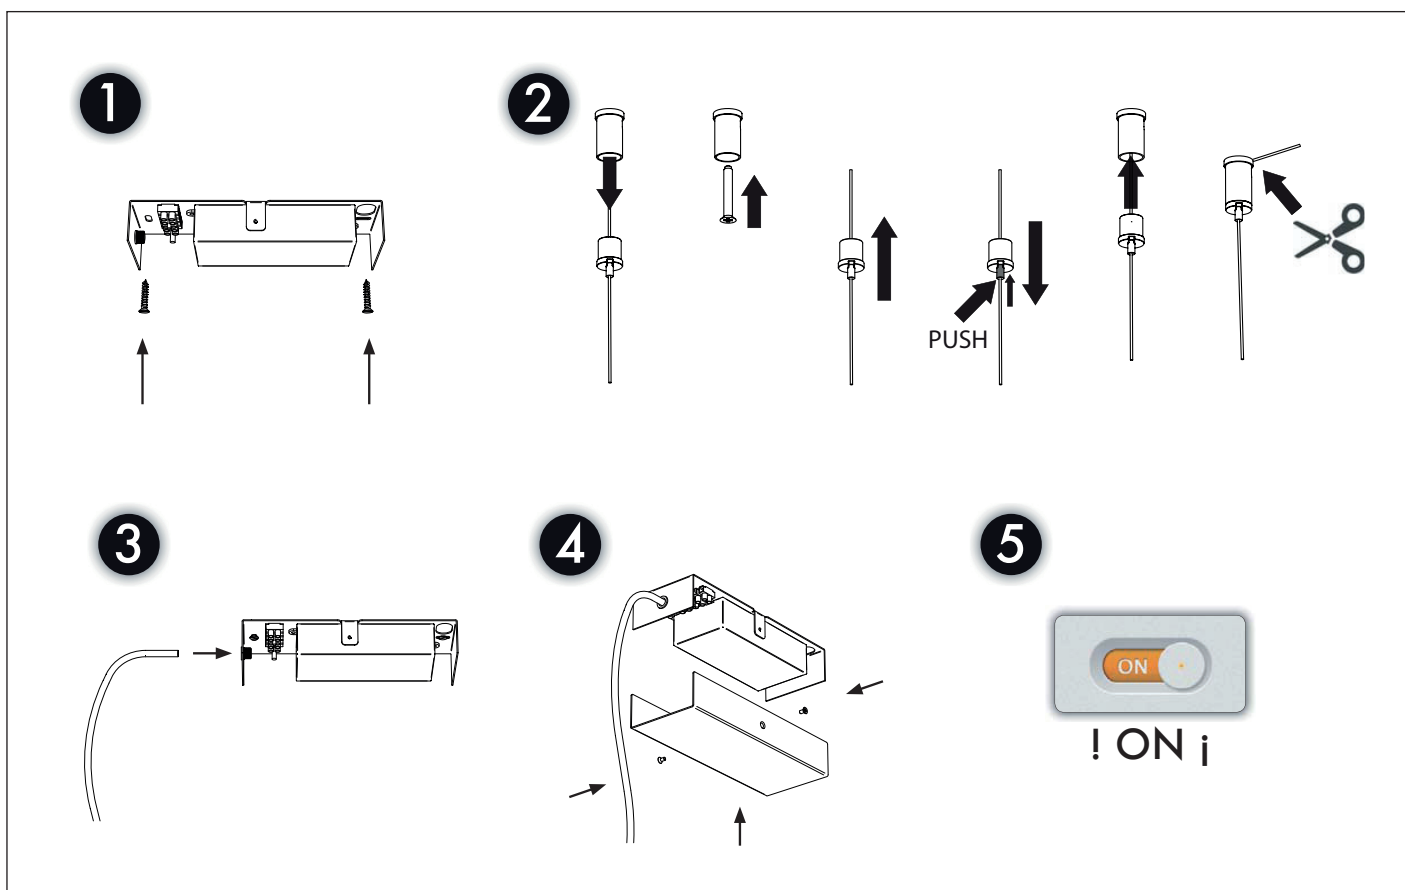

Instalación y conexión / Installation and Connection