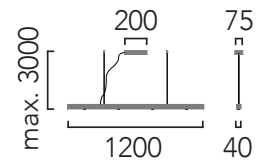

TR 120 Line 1190