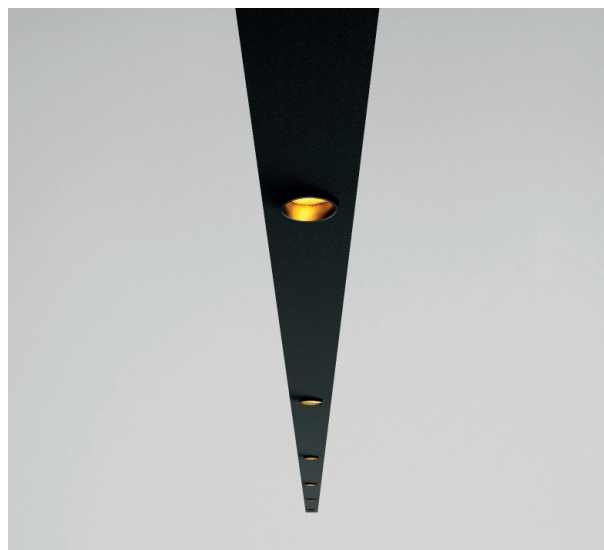

TR 180 Line

Josep Ll. Xuclà