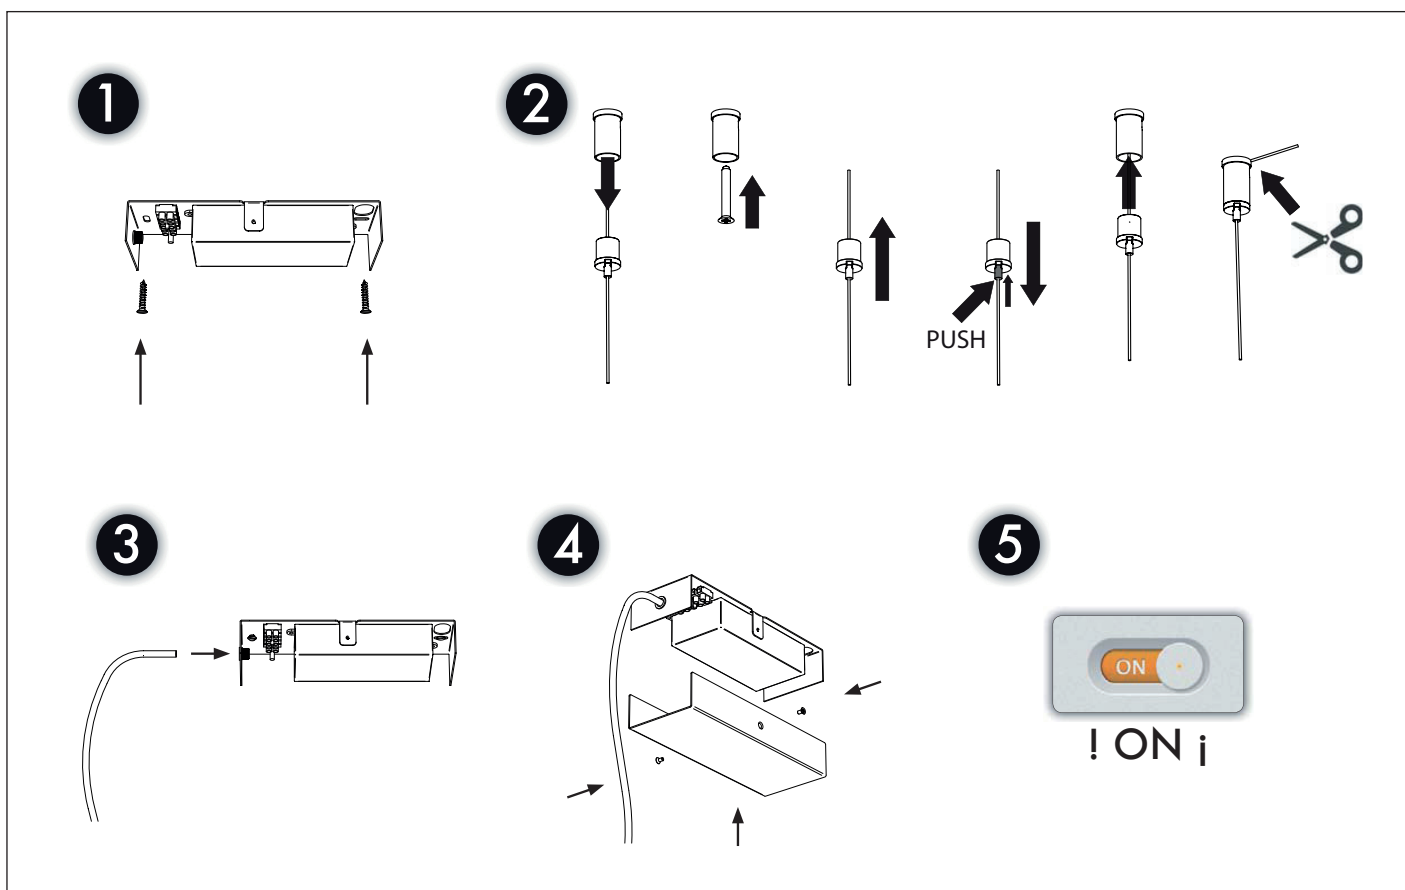

Instalación y conexión / Installation and Connection