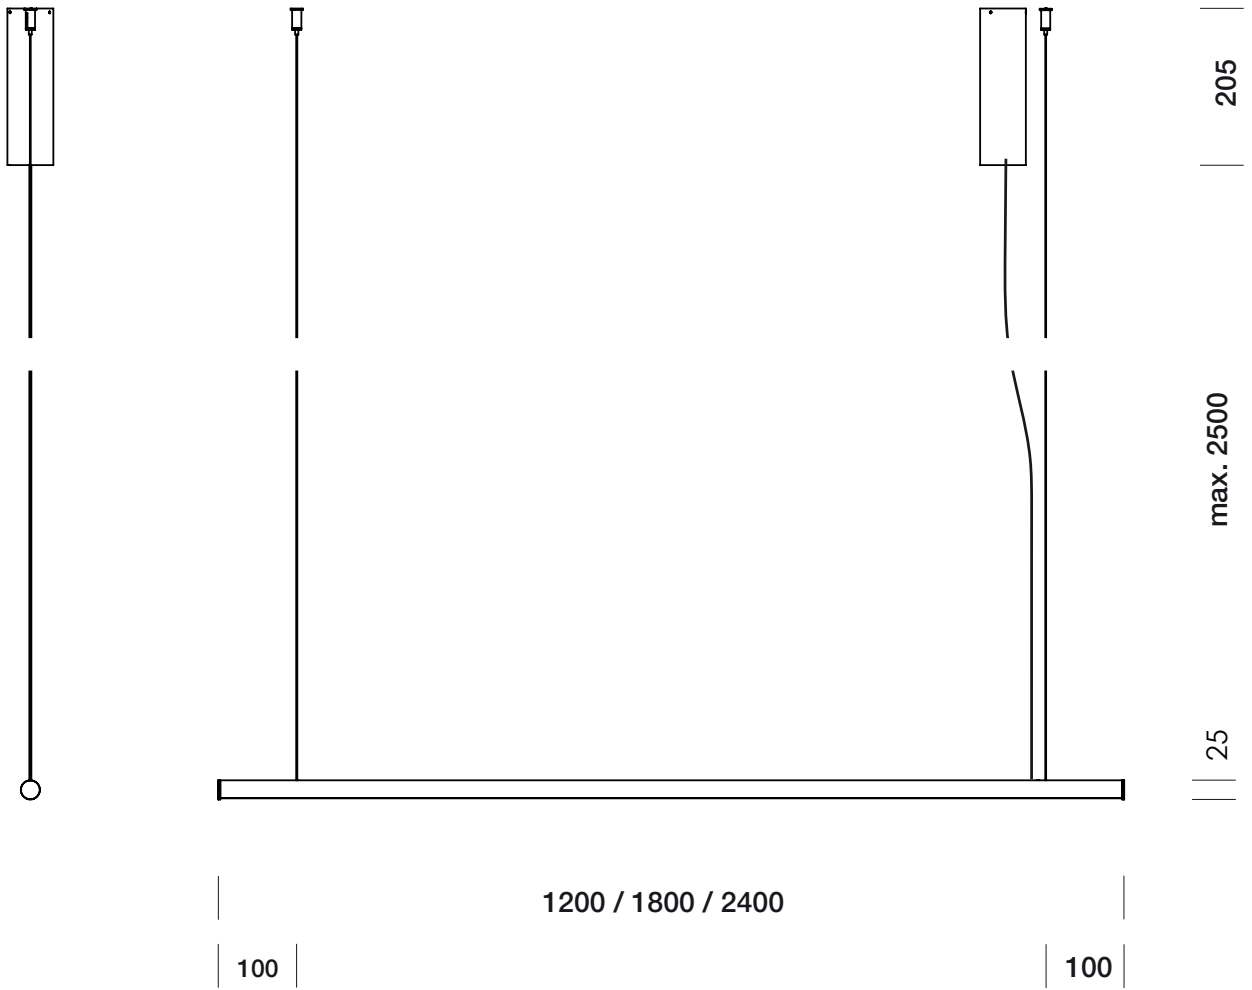

D60 (NON DIM) / D70 (DIM)