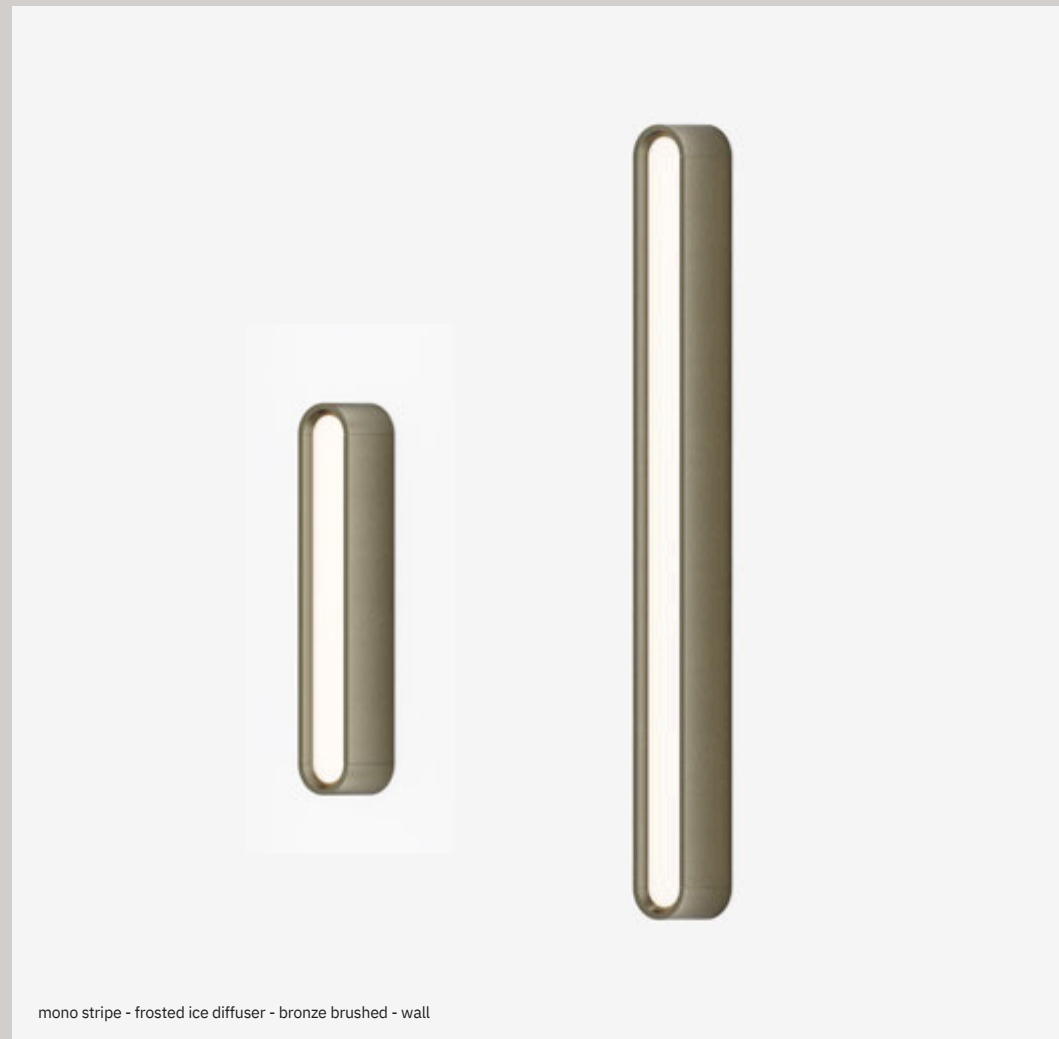

Wall

300, 600 mm
or custom

o bloc.mono

materials aluminum coated / PC
 weight from 0,5-5kg
 voltage 230 Vac (110V on request)
 wattage 8,2W - 16,4W (high output)
 power supply integrated in fixture
 dimming DALI, 0-10V, 1-10V, switchDIM, Casambi, Google Home & Amazon Alexa

IP20 

Order Code
20700.AA00.BBBB.CCC.DD bloc spot mono 300
20701.AA00.BBBB.CCC.DD bloc spot mono 300 high output
20702.AA00.BBBB.CCC.DD bloc stripe mono 300
20703.AA00.BBBB.CCC.DD bloc stripe mono 300 high output
20710.AA00.BBBB.CCC.DD bloc stripe mono 600
20711.AA00.BBBB.CCC.DD bloc stripe mono 600 high output

mono stripe - frosted ice diffuser - bronze brushed - wall

aluminum brushed + round reflector

bronze alu brushed + opal diffuser

AA	Finish black white		
01	black alu brushed		
02	natural alu brushed		
21	brass alu brushed		
22	bronze alu brushed		
23	dark bronze alu brushed		
25	gun metal alu brushed		
26	copper alu brushed		
27	painting custom NCS color		
32			
03			
BBBB			
9527	Light cri >95, 2700K cri		
9530	>95, 3000K cri >95, 4000K		
9540	- on request		
CCC			
001			
002	Optic frosted ice	Output	High output*
200	diffuser microprism	880lm - 310cd**	1610lm - 560cd**
300	diffuser 20 deg	780lm - 370cd**	1430lm - 680cd**
600	spots 30 deg spots	1090lm - 5650cd	1870lm - 9770cd
DD	60 deg spots	1055lm - 3310cd	1820lm - 5750cd
ND	Dimming no	1090lm - 1	1870lm - 2060cd
DA	dimming dali	200cd	
CA			