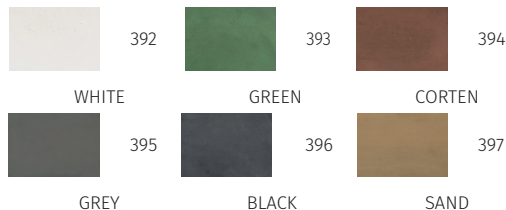

Finishes & Colours / Finiture & Colori

Light source / Sorgente luminosa

Type/Tipo	LED
CCT	3000K
Light Source Flux/Flusso Sorgente	1600lm
Power/Potenza	12W
CRI	CRI 80

Power Supply / Alimentazione

Tensione Costante/Costant Voltage	24Vdc
Control/Controllo	PWM (With dimmable driver/ Con driver dimmerabile)

See compatible drivers on 9010.it. Multiple modules require a parallel connection/Vedere driver compatibili su 9010.it. Collegamento moduli multipli in parallelo

The driver must be placed in a remote box. For suggested cable length and size refer to the driver specifications/Il driver deve essere riposto in remoto. Per la lunghezza e dimensione cavi consigliata fare riferimento alle specifiche del driver.

Installation / Installazione

Type/Tipologia	OUTDOOR - WALL LIGHTING/ ESTERNO - APPLIQUE
Weight/Peso	1Kg
Insulation class/Classe isolamento	III
IP	IP65

Accessories & Variants / Accessori & Varianti

All accessories and variants are available on 9010.it.
Tutti gli accessori e le varianti sono disponibili su 9010.it.

Check it on 9010.it

Measures in mm, tolerance +/- 1/2 mm. All updated technical sheets are available on 9010.it.
Misure espresse in mm, tolleranza +/- 1/2 mm. Le schede tecniche aggiornate sono disponibili su 9010.it.

11/04/24

9010novantadieci® is a brand of BELFIORE SRL - Via Contessa 23 - 36055 - NOVE - (VI) - ITALY - Tel. 0424/59.03.88 - www.9010.it - The present technical data sheet is property of BELFIORE SRL. All rights reserved.
9010novantadieci® è un marchio di BELFIORE SRL - Via Contessa 23 - 36055 - NOVE - (VI) - ITALY - Tel. 0424/59.03.88 - www.9010.it - La presente scheda tecnica è di proprietà di BELFIORE SRL. Tutti i diritti riservati.

The company reserves the right to carry out variations to technical details with no previous notice.
L'azienda si riserva la facoltà di apportare variazioni di dati tecnici senza alcun preavviso.