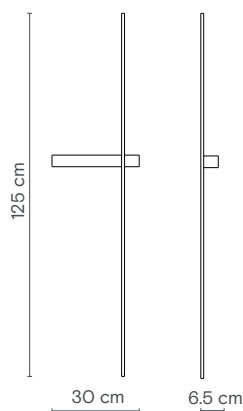

Dimensions / Dimensions / Dimensiones

Certificates / Certificats / Certificados