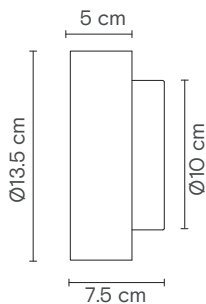

Dimensions / Dimensions / Dimensiones

Certificates / Certificats / Certificados