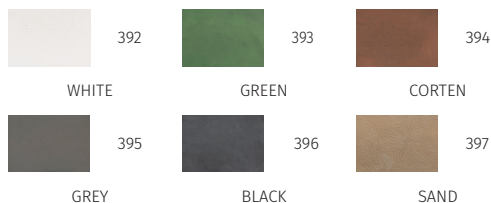

WING

Registered Design / Modello Registrato

Article code: **1090-396-3012**

OUTDOOR WALL LIGHTING/ESTERNO APPLIQUE

Material / Materiale **BETALY®**

handmade in Italy

IP65

Finishes & Colours / Finiture & Colori