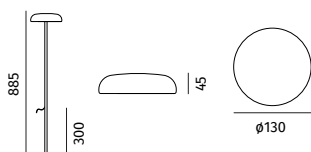

OOLITE BIG by Maurizio Quargnale

Registered Design / Modello Registrato

Article code: **1115C-396-30173**

BOLLARD/PALETTO

Material / Materiale **BETALY®**

handmade in Italy

Finishes & Colours / Finiture & Colori

Check it on 9010.it

Measures in mm, tolerance +/- 1/2 mm. All updated technical sheets are available on 9010.it.
Misure espresse in mm, tolleranza +/- 1/2 mm. Le schede tecniche aggiornate sono disponibili su 9010.it.