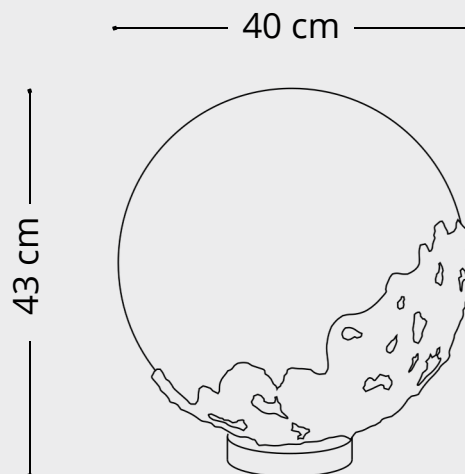

NATALIA

Table

DIMENSION

Glass Diameter: 40 cm / 15,5 In

Weight: 10 kg

LIGHT SOURCES

1x E27/26 MAX 25W LED

 **esperia.**