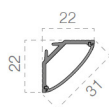

P018 - Profiles / Profili

Material / Materiale: ALUMITE®

Code	Measures Misure	Strip LED Max Wattage	Opal plastic cover replacement Ricambio schermo opalino
P018B-00	1010±10mm / 1,1Kg	15W/m	029.024.100
P018C-00	2020±10mm / 2 Kg	15W/m	029.024.200
P018D-00	3020±10mm / 2,9Kg	15W/m	029.024.300