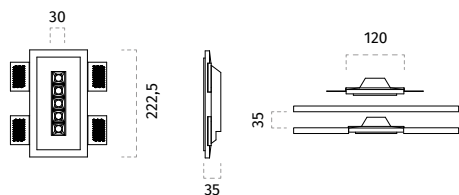

PRISMA LINE

Registered Design / Modello Registrato

Article code: **4256B-40185**

CEILING RECESSED LIGHTING/INCASSO A PLAFONE

Material / Materiale **CRISTALY®**

Finishes & Colours / Finiture & Colori

CRISTALY® Paintable

handmade in Italy

CE IP20 III C.V. [V]

Light source / Sorgente luminosa

Type/Tipo	LED
CCT	4000K
Light Source Flux/Flusso Sorgente	520lm
Power/Potenza	5W
CRI	CRI 90

Power Supply / Alimentazione

Tensione Costante/Costant Voltage	24Vdc
Dimmability/Dimmerazione	PWM (With dimmable driver/ Con driver dimmerabile)

See compatible drivers on 9010.it. Multiple modules require a parallel connection/Vedere driver compatibili su 9010.it. Collegamento moduli multipli in parallelo

The driver must be placed in a remote box. For suggested cable length and size refer to the driver specifications/Il driver deve essere riposto in remoto. Per la lunghezza e dimensione cavi consigliata fare riferimento alle specifiche del driver.

Installation / Installazione

Type/Tipologia	CEILING RECESSED LIGHTING/ INCASSO A PLAFONE
Weight/Peso	1Kg
Insulation class/Classe isolamento	III
IP	IP20

Accessories & Variants / Accessori & Varianti

All accessories and variants are available on 9010.it.
Tutti gli accessori e le varianti sono disponibili su 9010.it.

Check it on 9010.it

Measures in mm, tolerance +/- 1/2 mm. All updated technical sheets are available on 9010.it.
Misure espresse in mm, tolleranza +/- 1/2 mm. Le schede tecniche aggiornate sono disponibili su 9010.it.

13/10/23

9010novantadiecì® is a brand of BELFIORE SRL - Via Contessa 23 - 36055 - NOVE - (VI) - ITALY - Tel. 0424/59.03.88 - www.9010.it - The present technical data sheet is property of BELFIORE SRL. All rights reserved.
9010novantadiecì® è un marchio di BELFIORE SRL - Via Contessa 23 - 36055 - NOVE - (VI) - ITALY - Tel. 0424/59.03.88 - www.9010.it - La presente scheda tecnica è di proprietà di BELFIORE SRL. Tutti i diritti riservati.

The company reserves the right to carry out variations to technical details with no previous notice.
L'azienda si riserva la facoltà di apportare variazioni di dati tecnici senza alcun preavviso.