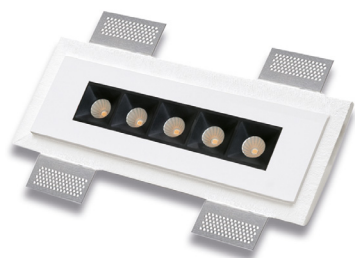

PRISMA LINE

Registered Design / Modello Registrato

Article code: **4256B-27184**

CEILING RECESSED LIGHTING/INCASSO A PLAFONE

Material / Materiale **CRISTALY®**

handmade in Italy

CE IP20 III C.V. [V]

Light source / Sorgente luminosa

Type/Tipo	LED
CCT	2700K
Light Source Flux/Flusso Sorgente	470lm
Power/Potenza	5W
CRI	CRI 90

Installation / Installazione

Type/Tipologia	CEILING RECESSED LIGHTING/ INCASSO A PLAFONE
Weight/Peso	1Kg
Insulation class/Classe isolamento	III
IP	IP20