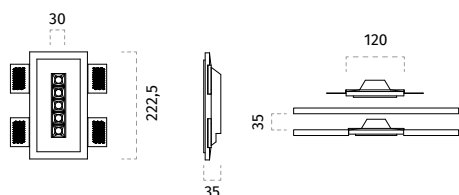

PRISMA LINE

Registered Design / Modello Registrato

Article code: **4256B-27184**

CEILING RECESSED LIGHTING/INCASSO A PLAFONE

Material / Materiale **CRISTALY®**

handmade in Italy

CE IP20 III C.V. [V]

Light source / Sorgente luminosa

Type/Tipo	LED
CCT	2700K
Light Source Flux/Flusso Sorgente	470lm
Power/Potenza	5W
CRI	CRI 90

Installation / Installazione

Type/Tipologia	CEILING RECESSED LIGHTING/ INCASSO A PLAFONE
Weight/Peso	1Kg
Insulation class/Classe isolamento	III
IP	IP20