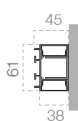

P009 - Profiles / Profili

Material / Materiale:

ALUMITE®

(DRIVER SLIM)

Code	Measures Misura	Strip LED Max Wattage	Opal plastic cover replacement Ricambio schermo opalino
P009B-00	1010±10mm / 1,1Kg	2X26W/m	029.012.100
P009C-00	2020±10mm / 2 Kg	2X26W/m	029.012.200
P009D-00	3020±10mm / 2,9Kg	2X26W/m	029.012.300