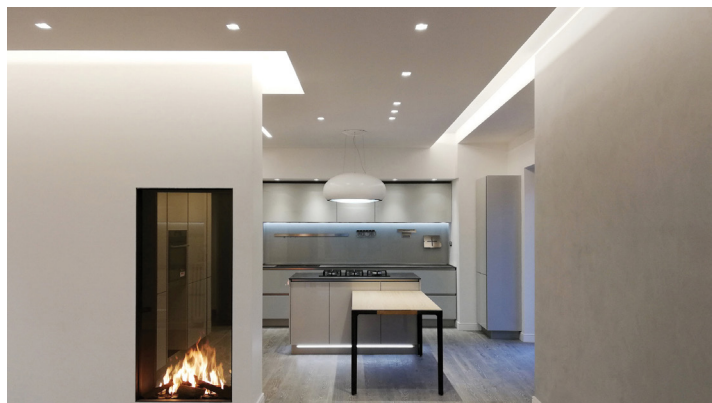

Article code: **4180-35**

CEILING AND WALL RECESSED LIGHTING/INCASSO A PLAFONE E PARETE

Material / Materiale **CRISTALY®**

handmade in Italy

Finishes & Colours / Finiture & Colori

CRISTALY® Paintable

Light source / Sorgente luminosa

Lampholder/Portalamпада	GU10 Ø50mm (Lamp not included/Lampada non inclusa)
Power/Potenza	MAX 10W

Installation / Installazione

Type/Tipologia	CEILING AND WALL RECESSED LIGHTING/INCASSO A PLAFONE E PARETE
Weight/Peso	0,8Kg
Insulation class/Classe isolamento	II
IP	IP20

Power Supply / Alimentazione

Input/Ingresso	240Vac 50/60Hz

Accessories & Variants / Accessori & Varianti

All accessories and variants are available on 9010.it.
Tutti gli accessori e le varianti sono disponibili su 9010.it.

Check it on 9010.it

Measures in mm, tolerance +/- 1/2 mm. All updated technical sheets are available on 9010.it.
Misure espresse in mm, tolleranza +/- 1/2 mm. Le schede tecniche aggiornate sono disponibili su 9010.it.

28/11/22

9010novantadiecì® is a brand of BELFIORE SRL - Via Contessa 23 - 36055 - NOVE - (VI) - ITALY - Tel. 0424/59.03.88 - www.9010.it - The present technical data sheet is property of BELFIORE SRL. All rights reserved.
9010novantadiecì® è un marchio di BELFIORE SRL - Via Contessa 23 - 36055 - NOVE - (VI) - ITALY - Tel. 0424/59.03.88 - www.9010.it - La presente scheda tecnica è di proprietà di BELFIORE SRL. Tutti i diritti riservati.

The company reserves the right to carry out variations to technical details with no previous notice.
L'azienda si riserva la facoltà di apportare variazioni di dati tecnici senza alcun preavviso.