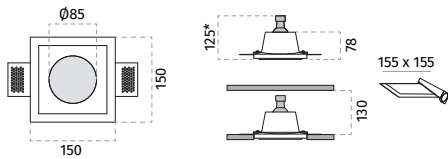

Registered Design / Modello Registrato

Article code: **4177-35**

CEILING RECESSED LIGHTING/INCASSO A PLAFONE

Material / Materiale **CRISTALY®**

handmade in Italy

Finishes & Colours / Finiture & Colori

CRISTALY® Paintable

Light source / Sorgente luminosa

Lampholder/Portalampada	GU10 Ø50mm (Lamp not included/Lampada non inclusa)
Power/Potenza	MAX 10W

Power Supply / Alimentazione

Input/Ingresso	240Vac 50/60Hz

Installation / Installazione

Type/Tipologia	CEILING RECESSED LIGHTING/ INCASSO A PLAFONE
Weight/Peso	0,9Kg
Insulation class/Classe isolamento	II
IP	IP20

Accessories & Variants / Accessori & Varianti

All accessories and variants are available on 9010.it.
Tutti gli accessori e le varianti sono disponibili su 9010.it.

Check it on 9010.it

Measures in mm, tolerance +/- 1/2 mm. All updated technical sheets are available on 9010.it.
Misure espresse in mm, tolleranza +/- 1/2 mm. Le schede tecniche aggiornate sono disponibili su 9010.it.

28/11/22

9010novantadiecì® is a brand of BELFIORE SRL - Via Contessa 23 - 36055 - NOVE - (VI) - ITALY - Tel. 0424/59.03.88 - www.9010.it - The present technical data sheet is property of BELFIORE SRL. All rights reserved.
9010novantadiecì® è un marchio di BELFIORE SRL - Via Contessa 23 - 36055 - NOVE - (VI) - ITALY - Tel. 0424/59.03.88 - www.9010.it - La presente scheda tecnica è di proprietà di BELFIORE SRL. Tutti i diritti riservati.

The company reserves the right to carry out variations to technical details with no previous notice.
L'azienda si riserva la facoltà di apportare variazioni di dati tecnici senza alcun preavviso.