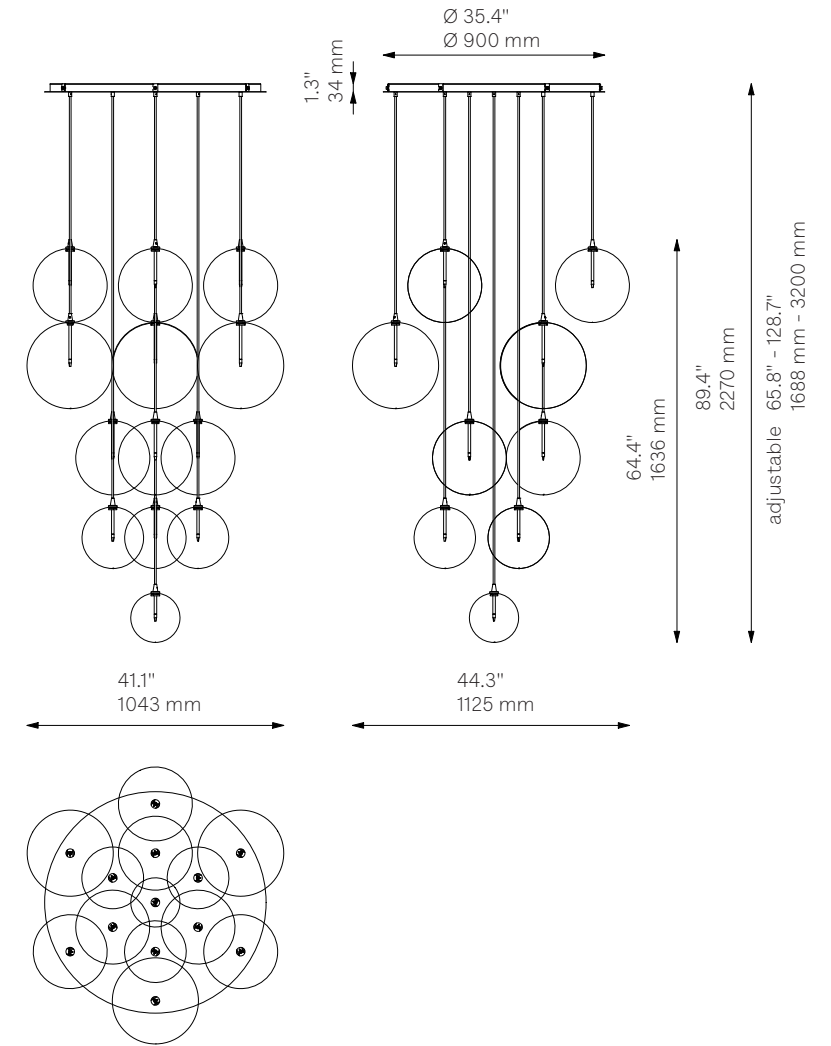

Cluster 13 Mix

Chandelier - B193

Unavailable in the USA and Canada.

Classic Collection

Schwung Product Information

Glass Lampshades

3 x Ø 350 mm / Ø 13.8"
 6 x Ø 300 mm / Ø 11.8"
 3 x Ø 250 mm / Ø 9.9"
 1 x Ø 200 mm / Ø 7.9"
 Borosilicate Transparent Glass

Weight

36.9 kg / 81.4 lb

Light Source

LED Bulb (included) 13 x 1.6 W
 Max Wattage 13 x 1.6 W
 Total Lumens 2340 lm
 Color Temperature 2700 K
 Bulb Base G4, 12 V
 Power Supply 230/120V CE/UL

Dimmable with electronic dimmers only (ELV, trailing edge)