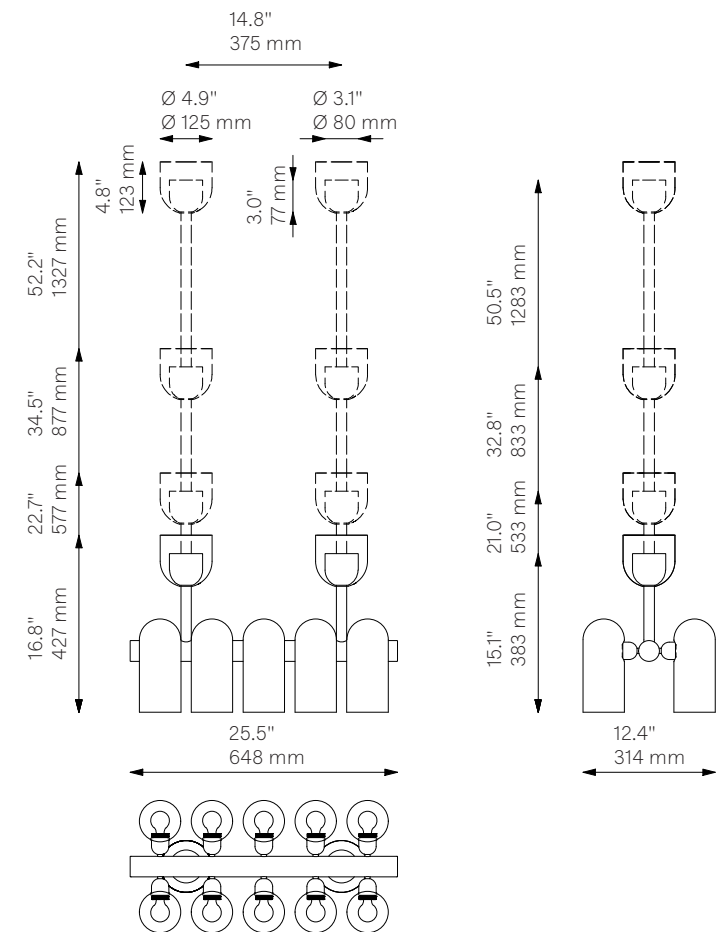

# Odyssey Linear XS

Chandelier - B143

Odyssey Collection

## Schwung Product Information

<b>Glass Lampshades</b>	10 x Ø 100 mm x H 225 mm / Ø 3.9" x H 8.9" Triplex Opal Glass (acid etch on the outside)		
<b>Weight</b>	15.0 kg / 33.07 lb		
<b>Light Source</b>	LED Bulb (included)	10 x 4 W	
	Max Wattage	10 x 15 W	
	Total Lumens	2200 lm	
	Color Temperature	2200-3000 K	
	Bulb Base	E14 / E12	
	Bulb Size	G45, max length 80 mm / 3.2"	
	Power Supply	230/120V CE/UL	
	Dimmable with electronic dimmers only (ELV, trailing edge)		
<b>Finishes</b>	LBB / Lacquered Burnished Brass BGM / Black Gunmetal PN / Polished Nickel (extra charge of 25%)		
<b>Extension Rods (Included)</b>	2 x 150 mm 2 x 5.9"	2 x 300 mm 2 x 11.8"	2 x 450 mm 2 x 17.7"
<b>CE/UL Certified</b>	CE/UL		
<b>Ingress Protection</b>	IP 20		