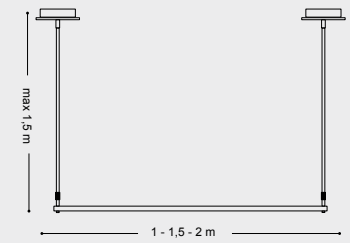

## 1 M / 39 IN

Weight: 11 kg / 24 lb  
Strip LED DC24V - 45W  
Temperature: 3000k Dimmable  
CRI: >90 Lumen: 2000

## 1,50 M / 60 IN

Weight: 16 kg  
Strip LED DC24V - 70W  
Temperature: 3000k Dimmable  
CRI: >90 Lumen: 2900

### 2 M / 78 IN

Weight: 20 kg / 24 lb  
Strip LED DC24V - 90W  
Temperature: 3000k Dimmable  
CRI: >90 Lumen: 3500

See pag.3