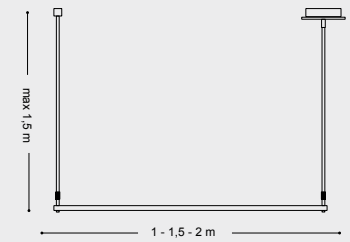

## 1 M / 39 IN

Weight: 11 kg / 24 lb  
Strip LED DC24V - 45W  
Temperature: 3000k Dimmable  
CRI: >90 Lumen: 2000

## 1,50 M / 60 IN

Weight: 16 kg  
Strip LED DC24V - 70W  
Temperature: 3000k Dimmable  
CRI: >90 Lumen: 2900

### 2 M / 78 IN

Weight: 20 kg / 24 lb  
Strip LED DC24V - 90W  
Temperature: 3000k Dimmable  
CRI: >90 Lumen: 3500

See pag.3