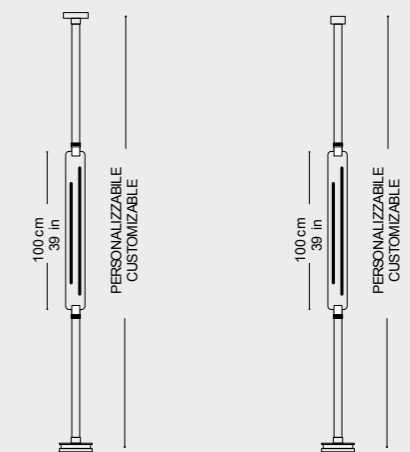

# ERIDANIA

Floor to Ceiling

## DIMENSION

Brass Plate 1 Meter / 39 In  
Height: Customizable  
Weight: 10 kg

## LIGHT SOURCES

Strip LED DC24V - 44W  
Temperature: 3000k Dimmable  
CRI: >90 Lumen: 1900

See next page