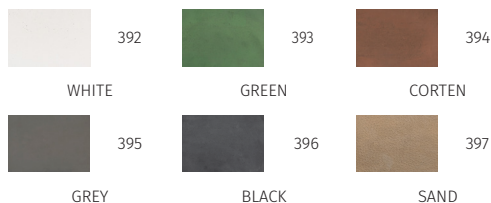

ELLE SMALL

Registered Design / Modello Registrato

Article code: **1093B-396-3011**

BOLLARD/PALETTO

Material / Materiale **BETALY®**

handmade in Italy

Finishes & Colours / Finiture & Colori

Light source / Sorgente luminosa