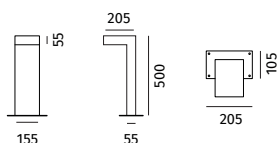

ELLE SMALL

Registered Design / Modello Registrato

Article code: **1093B-396-3011**

BOLLARD/PALETTO

Material / Materiale **BETALY®**

handmade in Italy

Finishes & Colours / Finiture & Colori

Light source / Sorgente luminosa

Check it on 9010.it

Measures in mm, tolerance +/- 1/2 mm. All updated technical sheets are available on 9010.it.
Misure espresse in mm, tolleranza +/- 1/2 mm. Le schede tecniche aggiornate sono disponibili su 9010.it.