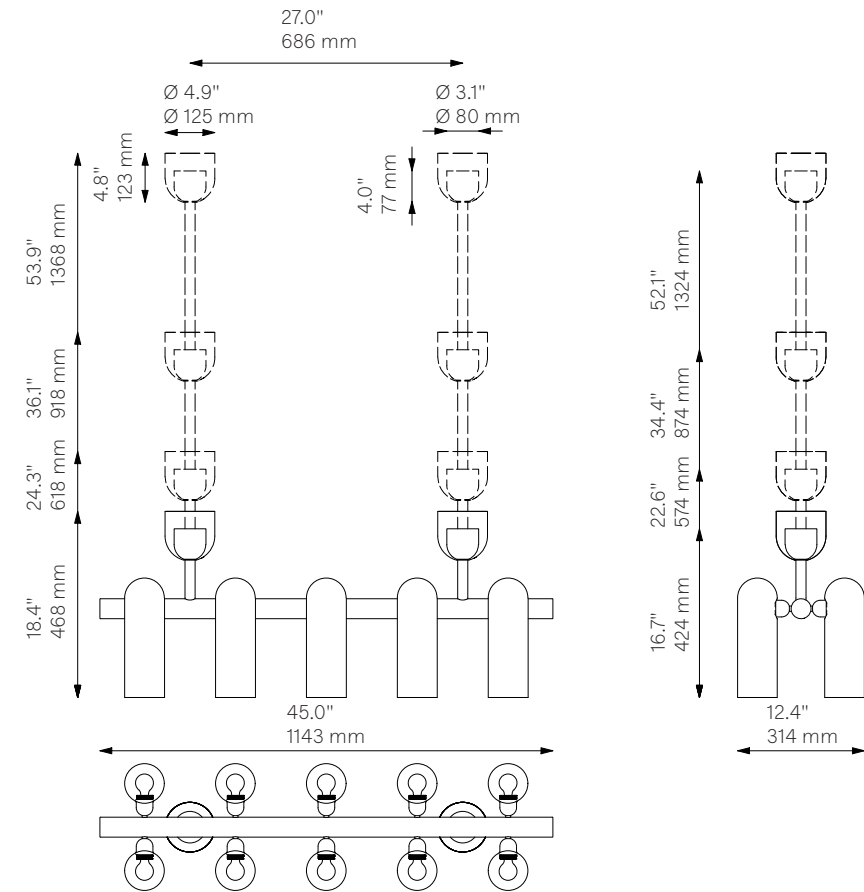

Odyssey Linear SM

Chandelier - B144

Odyssey Collection

Schwung Product Information

Glass Lampshades	10 x Ø 100 mm x H 300 mm / Ø 3.9" x H 11.8" Triplex Opal Glass (acid etch on the outside)		
Weight	17.6 kg / 38.8 lb		
Light Source	LED Bulb (included)	10 x 4 W	
	Max Wattage	10 x 15 W	
	Total Lumens	2200 lm	
	Color Temperature	2200-3000 K	
	Bulb Base	E14 / E12	
	Bulb Size	G45, max length 80 mm / 3.2"	
	Power Supply	230/120V CE/UL	
	Dimmable with electronic dimmers only (ELV, trailing edge)		
Finishes	LBB / Lacquered Burnished Brass BGM / Black Gunmetal PN / Polished Nickel (extra charge of 25%)		
Extension Rods (Included)	2 x 150 mm 2 x 5.9"	2 x 300 mm 2 x 11.8"	2 x 450 mm 2 x 17.7"
CE/UL Certified	CE/UL		
Ingress Protection	IP 20		