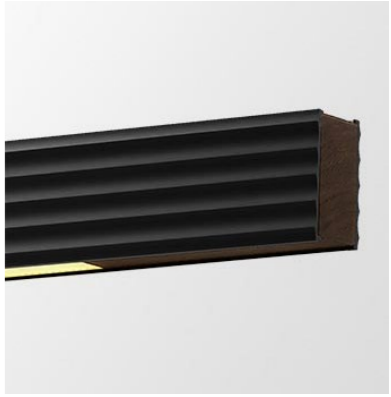

# CAPITAL

RP-E-1602

**Rakumba**

# MATERIAL & FINISHES

SATIN BRASS & WALNUT

PATINA BRASS & WALNUT

BLACK & BLACK

BLACK & WALNUT

WHITE & WHITE

WHITE & WALNUT

# OPTIONS

- DIMENSION:
- 1400
  - 1800
  - 2400

- FINISH:
- SATIN BRASS & WALNUT
  - PATINA BRASS & WALNUT
  - BLACK & WALNUT
  - BLACK & BLACK
  - WHITE & WALNUT
  - WHITE & WHITE

- SUSPENSION LENGTH:
- 2M\*
  - 5M
  - CUSTOM (MAX 10M)

- DIMMING:
- NON-DIM\*
  - PHASE CUT/TRIAC
  - DALI/SWITCH DIM

- COLOUR TEMP:
- 2700K
  - 3000K\*
  - 4000K

- FLEX:
- ULTRAFINE BLACK BRAIDED
  - ULTRAFINE WHITE BRAIDED

- SEAMLESS CANOPY:
- BLACK
  - WHITE
  - SILVER
  - BRASS