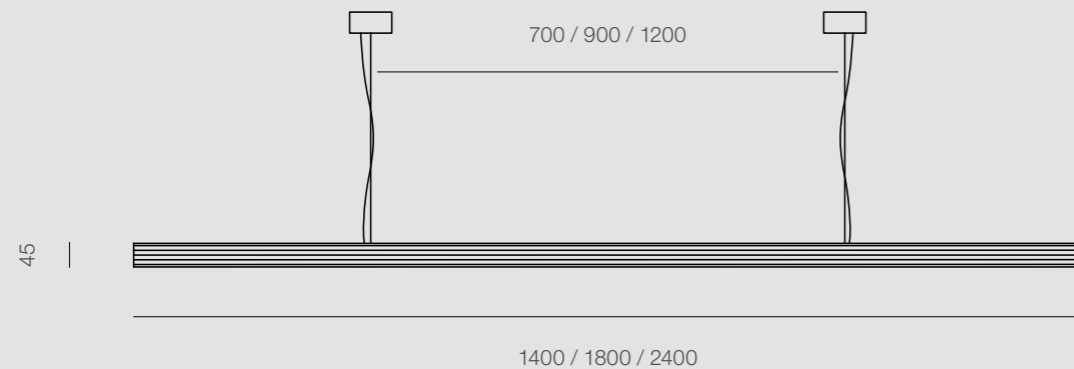

OPTIONS

1. DIMENSION:
2. ☐ 1400
   - ☐ 1800
   - ☐ 2400

1. FINISH:
2. ☐ SATIN BRASS & WALNUT
   - ☐ PATINA BRASS & WALNUT
   - ☐ BLACK & WALNUT
   - ☐ BLACK & BLACK
   - ☐ WHITE & WALNUT
   - ☐ WHITE & WHITE

1. SUSPENSION LENGTH:
2. ☐ 2M*
   - ☐ 5M
   - ☐ CUSTOM (MAX 10M)

1. DIMMING:
2. ☐ NON-DIM*
   - ☐ PHASE CUT/TRIAC
   - ☐ DALI/SWITCH DIM

1. COLOUR TEMP:
2. ☐ 2700K
   - ☐ 3000K*
   - ☐ 4000K

1. FLEX:
2. ☐ ULTRAFINE BLACK BRAIDED
   - ☐ ULTRAFINE WHITE BRAIDED

1. SEAMLESS CANOPY:
2. ☐ BLACK
   - ☐ WHITE
   - ☐ SILVER
   - ☐ BRASS

*STANDARD

DIMENSIONS

ALL DIMENSIONS IN MILLIMETERS

DATA

RP-E-1602 P	CAPITAL 1400MM	CAPITAL 1800MM	CAPITAL 2400MM
LIGHTSOURCE	INTEGRATED LED		
POWER	55W	70W	100W
LUMENS (SOURCE)	Downlighting: 3000lm Uplighting: 3000lm	Downlighting: 4000lm Uplighting: 4000lm	Downlighting: 5450lm Uplighting: 5450lm
LUMENS (DELIVERED)	3700lm total	4900lm total	6810lm total
COLOUR TEMPERATURE	3000K		
CRI	CRI90		
PRIMARY VOLTAGE (TO DRIVER)	240VAC		
SECONDARY VOLTAGE (TO FITTING)	24VDC		
PRODUCT WEIGHT	2kg	3kg	4kg
PACKED WEIGHT	5kg	6kg	7kg
PACKED DIMENSIONS	158 x 17 x 17 cm	198 x 17 x 17 cm	258 x 17 x 17 cm
DRIVER LOCATION: PHASE CUT/TRIAC OPTION	REMOTE		
DRIVER LOCATION: DALI / SWITCH-DIM OPTION	REMOTE		
IP RATING	IP20		
L70	72,000 HOURS		
APPROVALS	AUSTRALIA, NEW ZEALAND, EUROPE