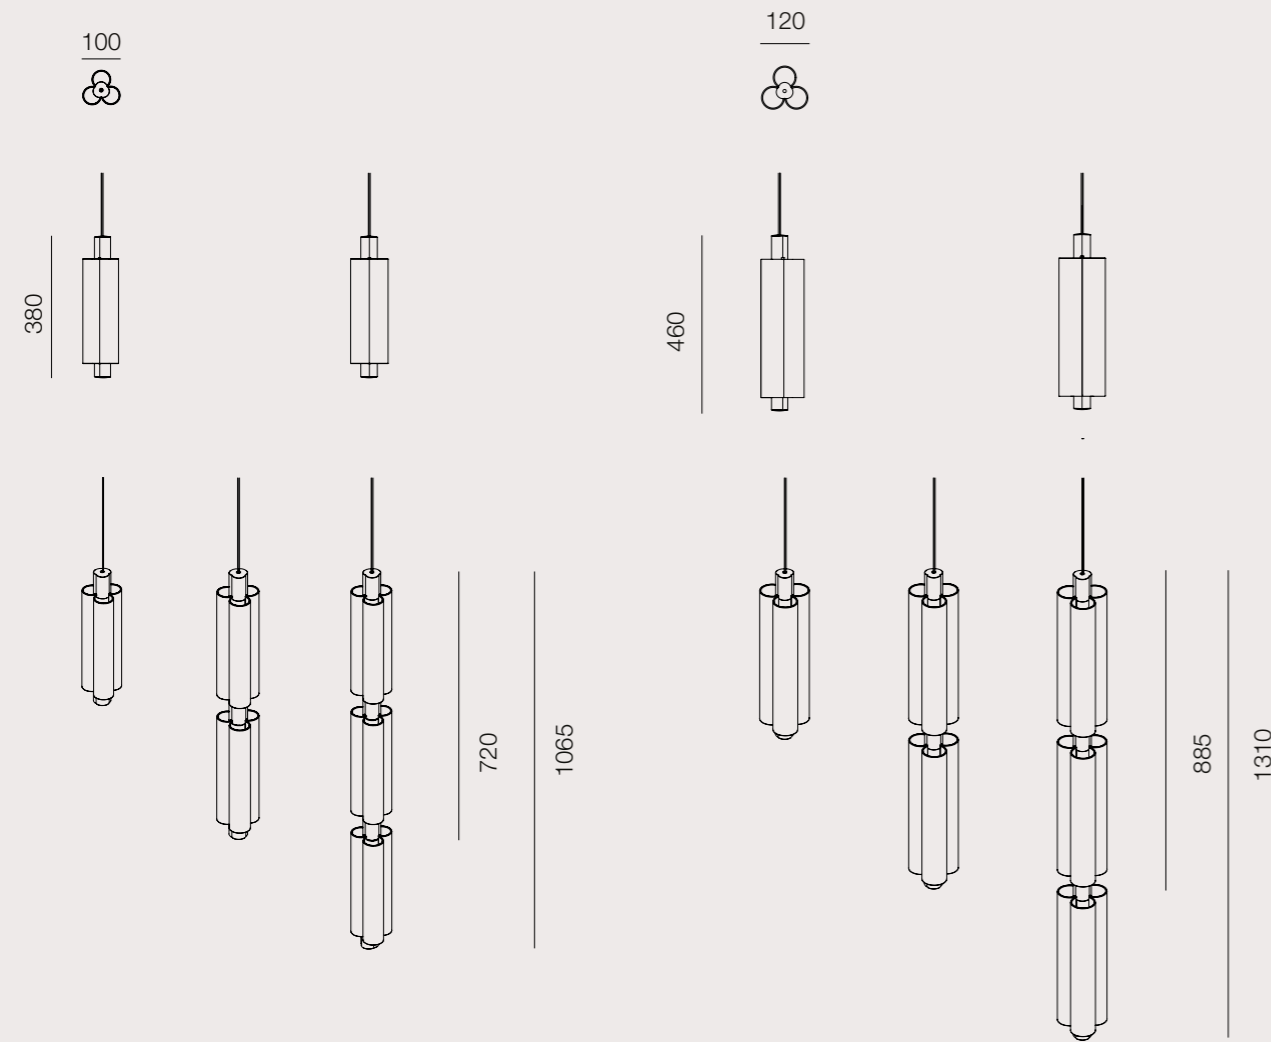

DATA

	SINGLE SMALL PENDANT	DOUBLE SMALL PENDANT	TRIPLE SMALL PENDANT	SINGLE LARGE PENDANT	DOUBLE LARGE PENDANT	TRIPLE LARGE PENDANT	SMALL WALL	LARGE WALL
LIGHTSOURCE	INTEGRATED LED							
POWER	15W	30W	45W	20W	40W	60W	10W	14W
LUMENS (SOURCE)	1350lm	2700lm	4050lm	1890lm	3780lm	5670lm	900lm	1260lm
LUMENS (DELIVERED)	-	-	-	-	-	-	-	-
CRI	CRI90							
PRIMARY VOLTAGE (TO DRIVER)	220-240VAC							
SECONDARY VOLTAGE (TO FITTING)	24VDC CONSTANT VOLTAGE						220-240VAC (INTEGRATED DRIVER MODEL ONLY)	
PRODUCT WEIGHT	1.6kg	3.2kg	4.8kg	2.2kg	4.3kg	6.5kg	1.6kg	2.1kg
PACKED WEIGHT (FITTING)	2.7kg	4.5kg	6kg	3.3kg	4.9kg	7.6kg	1.9kg	2.4kg
PACKED DIMENSIONS	20x15x44CM	33x15x44CM	46x15x44CM	22x16x44CM	36x16x44CM	52x16x44CM	14x13x42CM	16x15x50CM
DRIVER LOCATION: NON DIMMABLE OPTION	REMOTE	REMOTE	REMOTE	REMOTE	REMOTE	REMOTE	REMOTE	REMOTE
DRIVER LOCATION: PHASE CUT/TRIAC OPTION	REMOTE	REMOTE	REMOTE	REMOTE	REMOTE	REMOTE	INTEGRATED	INTEGRATED
DRIVER LOCATION: DALI / SWITCH-DIM OPTION	REMOTE	REMOTE	REMOTE	REMOTE	REMOTE	REMOTE	REMOTE	REMOTE
DRIVER LOCATION: 1-10V OPTION	REMOTE	REMOTE	REMOTE	REMOTE	REMOTE	REMOTE	REMOTE	REMOTE
IP RATING	IP20							
L70	50,000 HOURS