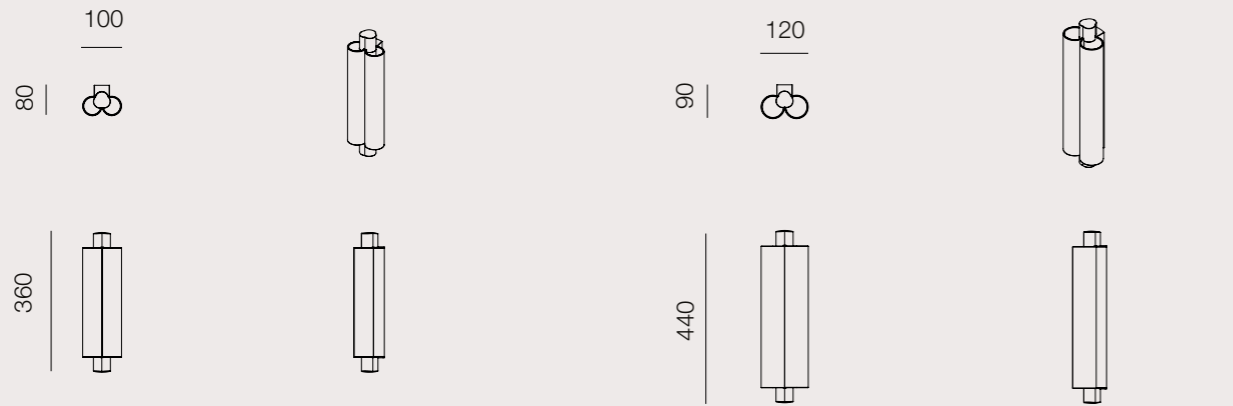

WALL

PENDANT