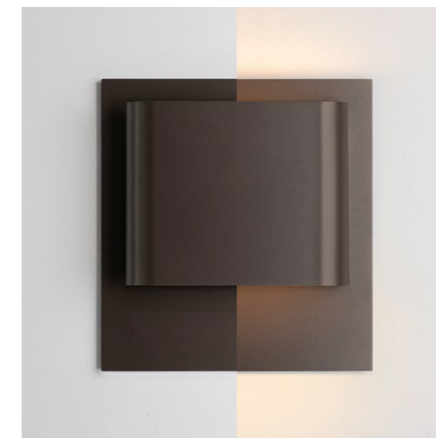

## BACKPLATE

BLACK POWDERCOAT 🏠 🌿

BRONZE POWDERCOAT 🏠 🌿

WHITE POWDERCOAT 🏠 🌿

PATINA BRASS 🏠

SATIN BRASS 🏠

## SHADE

Custom fabric selection available

MAGNOLIA 🏠

FLAX 🏠

PUTTY 🏠

LINEN 🏠

GRAPHITE 🏠

WHITE POWDERCOAT 🏠 🌿

BRONZE POWDERCOAT 🏠 🌿

BLACK POWDERCOAT 🏠 🌿