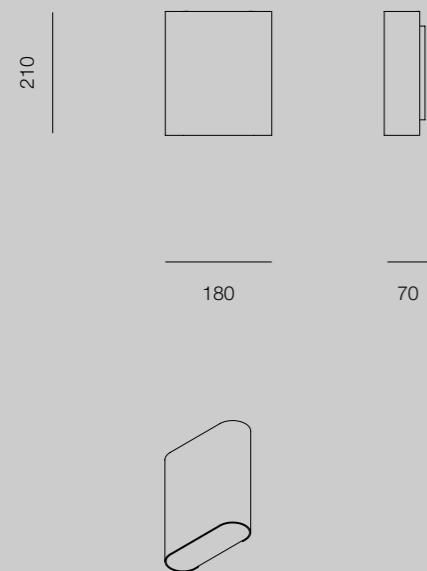

DIMENSIONS

PORTRAIT INDOOR

LANDSCAPE INDOOR

PORTRAIT OUTDOOR

LANDSCAPE OUTDOOR

PORTRAIT INDOOR
WITHOUT BACKING PLATE

LANDSCAPE INDOOR
WITHOUT BACKING PLATE

OPTIONS

* DEFAULT

¹ INDOOR ONLY

DATA

RP-E-2302	ELWOOD INDOOR	ELWOOD OUTDOOR
LIGHTSOURCE	INTEGRATED LED	
POWER	10W	6W
LUMENS (SOURCE)	860lm	550lm
COLOUR TEMPERATURE	2700K	
CRI	CRI90	
PRIMARY VOLTAGE (TO FITTING)	220-240VAC	
DRIVER LOCATION	INTEGRATED	
IP RATING	IP20	IP65
APPROVALS	AUSTRALIA, NEW ZEALAND, EUROPE	