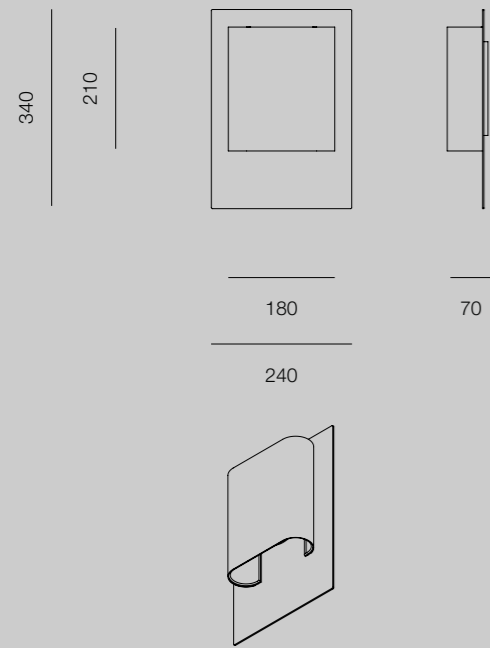

DIMENSIONS

PORTRAIT INDOOR

LANDSCAPE INDOOR

PORTRAIT OUTDOOR

LANDSCAPE OUTDOOR

PORTRAIT INDOOR
WITHOUT BACKING PLATE

LANDSCAPE INDOOR
WITHOUT BACKING PLATE

OPTIONS

* DEFAULT

¹ INDOOR ONLY

DATA

RP-E-2302	ELWOOD INDOOR	ELWOOD OUTDOOR
LIGHTSOURCE	INTEGRATED LED	
POWER	10W	6W
LUMENS (SOURCE)	860lm	550lm
COLOUR TEMPERATURE	2700K	
CRI	CRI90	
PRIMARY VOLTAGE (TO FITTING)	220-240VAC	
DRIVER LOCATION	INTEGRATED	
IP RATING	IP20	IP65
APPROVALS	AUSTRALIA, NEW ZEALAND, EUROPE	