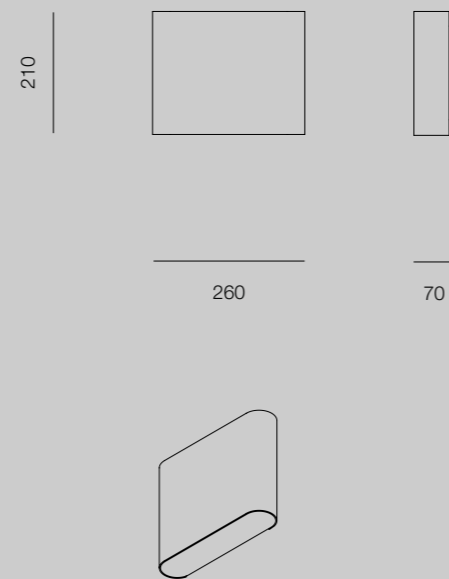

DIMENSIONS

PORTRAIT INDOOR

LANDSCAPE INDOOR

PORTRAIT OUTDOOR

LANDSCAPE OUTDOOR

PORTRAIT INDOOR
WITHOUT BACKING PLATE

LANDSCAPE INDOOR
WITHOUT BACKING PLATE

OPTIONS

* DEFAULT

¹ INDOOR ONLY

DATA

RP-E-2302	ELWOOD INDOOR	ELWOOD OUTDOOR
LIGHTSOURCE	INTEGRATED LED	
POWER	10W	6W
LUMENS (SOURCE)	860lm	550lm
COLOUR TEMPERATURE	2700K	
CRI	CRI90	
PRIMARY VOLTAGE (TO FITTING)	220-240VAC	
DRIVER LOCATION	INTEGRATED	
IP RATING	IP20	IP65
APPROVALS	AUSTRALIA, NEW ZEALAND, EUROPE	