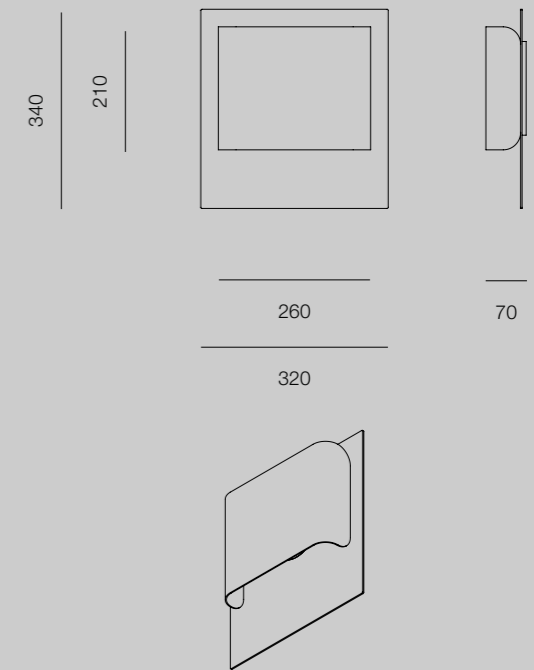

DIMENSIONS

PORTRAIT INDOOR

LANDSCAPE INDOOR

PORTRAIT OUTDOOR

LANDSCAPE OUTDOOR

PORTRAIT INDOOR
WITHOUT BACKING PLATE

LANDSCAPE INDOOR
WITHOUT BACKING PLATE

OPTIONS

* DEFAULT

¹ INDOOR ONLY

DATA

RP-E-2302	ELWOOD INDOOR	ELWOOD OUTDOOR
LIGHTSOURCE	INTEGRATED LED	
POWER	10W	6W
LUMENS (SOURCE)	860lm	550lm
COLOUR TEMPERATURE	2700K	
CRI	CRI90	
PRIMARY VOLTAGE (TO FITTING)	220-240VAC	
DRIVER LOCATION	INTEGRATED	
IP RATING	IP20	IP65
APPROVALS	AUSTRALIA, NEW ZEALAND, EUROPE	