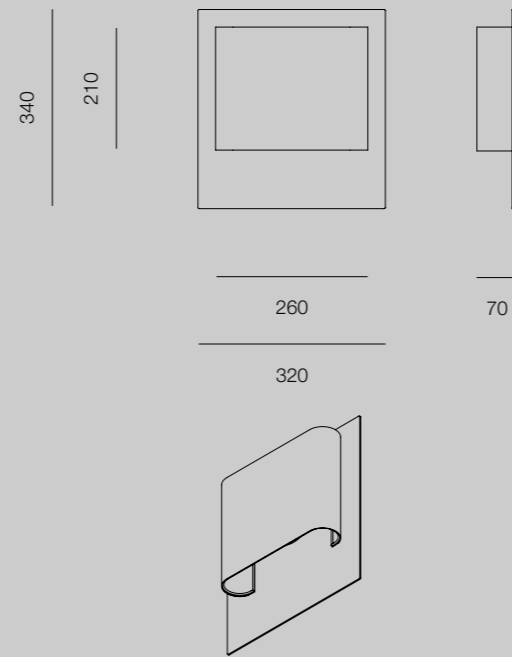

DIMENSIONS

PORTRAIT INDOOR

LANDSCAPE INDOOR

PORTRAIT OUTDOOR

LANDSCAPE OUTDOOR

PORTRAIT INDOOR
WITHOUT BACKING PLATE

LANDSCAPE INDOOR
WITHOUT BACKING PLATE

OPTIONS

* DEFAULT

¹ INDOOR ONLY

DATA

RP-E-2302	ELWOOD INDOOR	ELWOOD OUTDOOR
LIGHTSOURCE	INTEGRATED LED	
POWER	10W	6W
LUMENS (SOURCE)	860lm	550lm
COLOUR TEMPERATURE	2700K	
CRI	CRI90	
PRIMARY VOLTAGE (TO FITTING)	220-240VAC	
DRIVER LOCATION	INTEGRATED	
IP RATING	IP20	IP65
APPROVALS	AUSTRALIA, NEW ZEALAND, EUROPE	