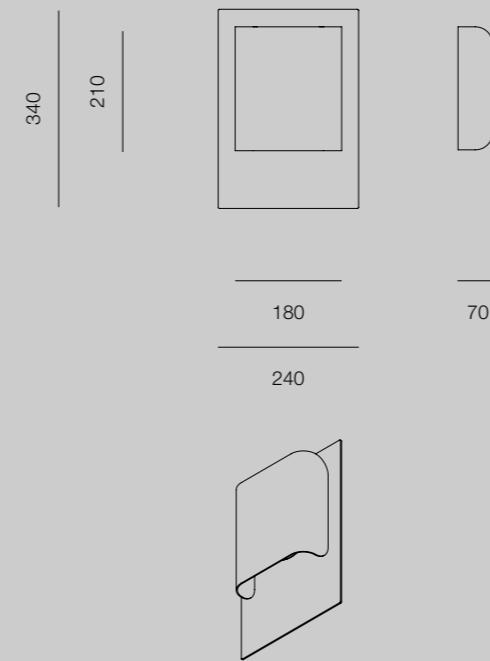

DIMENSIONS

PORTRAIT INDOOR

LANDSCAPE INDOOR

PORTRAIT OUTDOOR

LANDSCAPE OUTDOOR

PORTRAIT INDOOR
WITHOUT BACKING PLATE

LANDSCAPE INDOOR
WITHOUT BACKING PLATE

OPTIONS

* DEFAULT

¹ INDOOR ONLY

DATA

RP-E-2302	ELWOOD INDOOR	ELWOOD OUTDOOR
LIGHTSOURCE	INTEGRATED LED	
POWER	10W	6W
LUMENS (SOURCE)	860lm	550lm
COLOUR TEMPERATURE	2700K	
CRI	CRI90	
PRIMARY VOLTAGE (TO FITTING)	220-240VAC	
DRIVER LOCATION	INTEGRATED	
IP RATING	IP20	IP65
APPROVALS	AUSTRALIA, NEW ZEALAND, EUROPE	