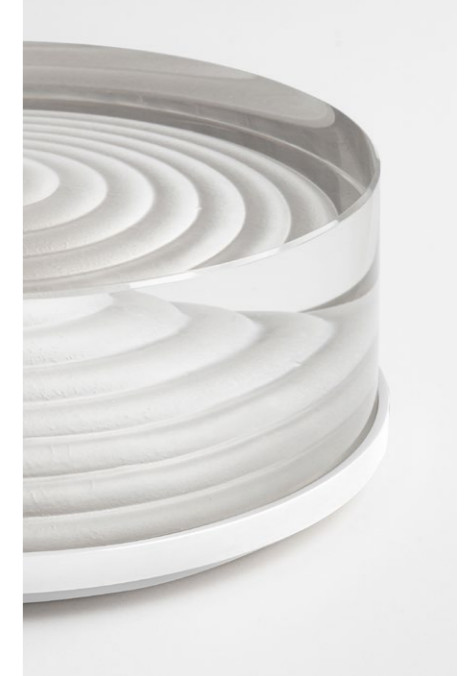

# MODELS\*

\*REVERSIBLE GLASS ORIENTATION

# FINISHES

TABLE ROUND

TABLE STADIUM

WALL ROUND

WALL STADIUM

SATIN BRASS

PATINA BRASS

SATIN ALUMINIUM

PATINA ALUMINIUM

BLACK POWDERCOAT

WHITE POWDERCOAT