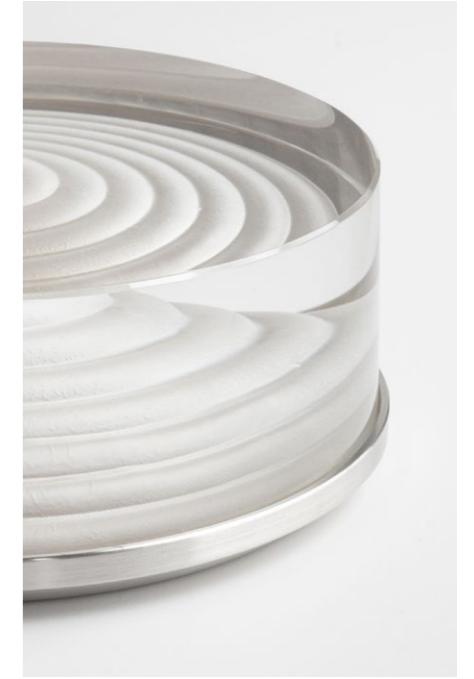

# MODELS\*

\*REVERSIBLE GLASS ORIENTATION

# FINISHES

TABLE ROUND

TABLE STADIUM

WALL ROUND

WALL STADIUM

SATIN BRASS

PATINA BRASS

SATIN ALUMINIUM

PATINA ALUMINIUM

BLACK POWDERCOAT

WHITE POWDERCOAT